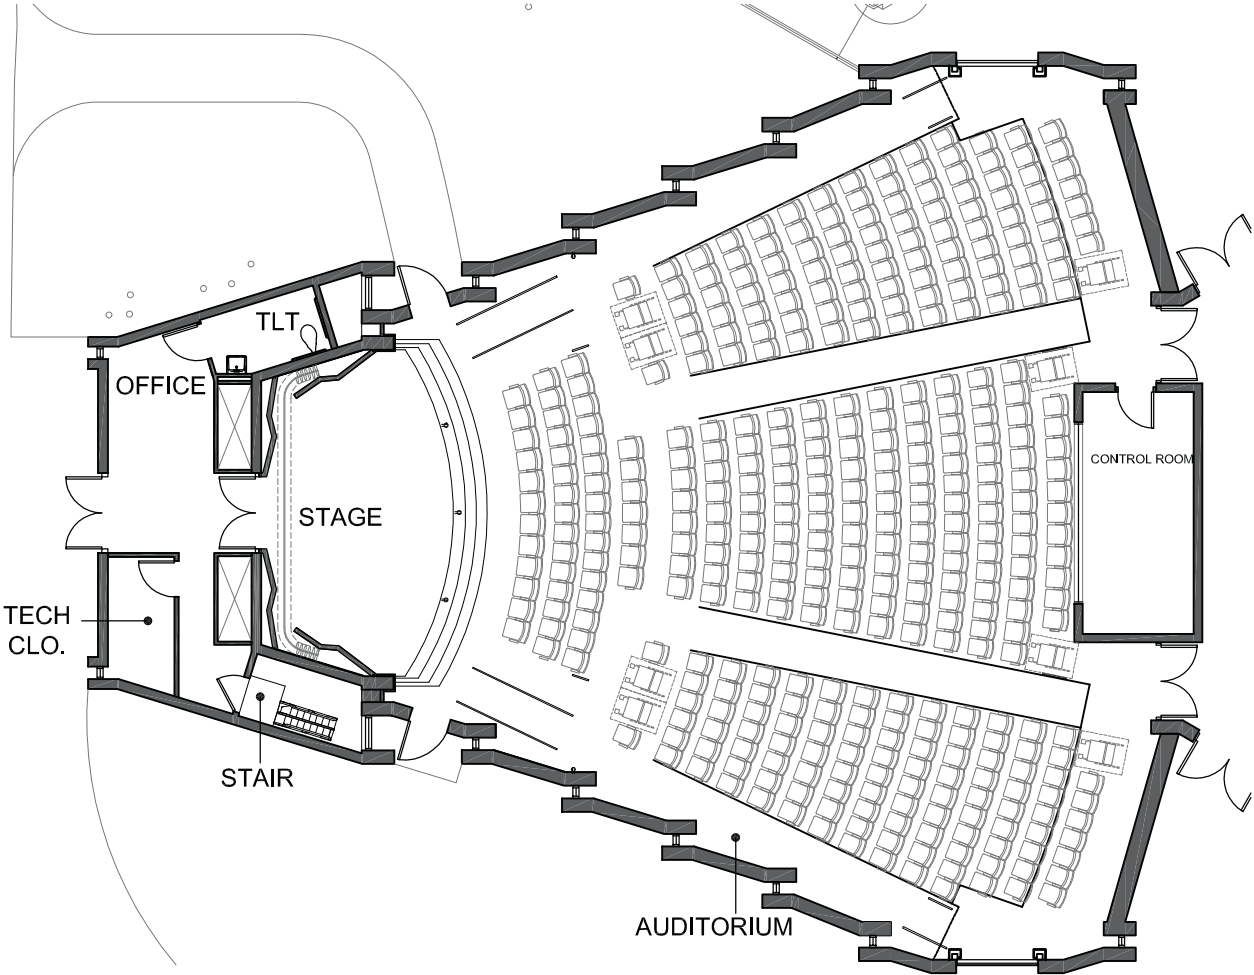

Paepcke Gallery

Paepcke Memorial Building
Scale: 1/8"=1'-0"

845 Meadows Road, Aspen, CO 81611
800.452.4240 | aspenmeadows.com

Paepcke Library

Paepcke Memorial Building

Scale: 1/8"=1'-0"

845 Meadows Road, Aspen, CO 81611
800.452.4240 | aspenmeadows.com

Paepcke Auditorium

Paepcke Memorial Building

Scale: 1/16"=1'-0"

845 Meadows Road, Aspen, CO 81611
800.452.4240 | aspenmeadows.com

Paepcke Auditorium

Paepcke Memorial Building

Scale: 1/8"=1'-0"

845 Meadows Road, Aspen, CO 81611
800.452.4240 | aspenmeadows.com