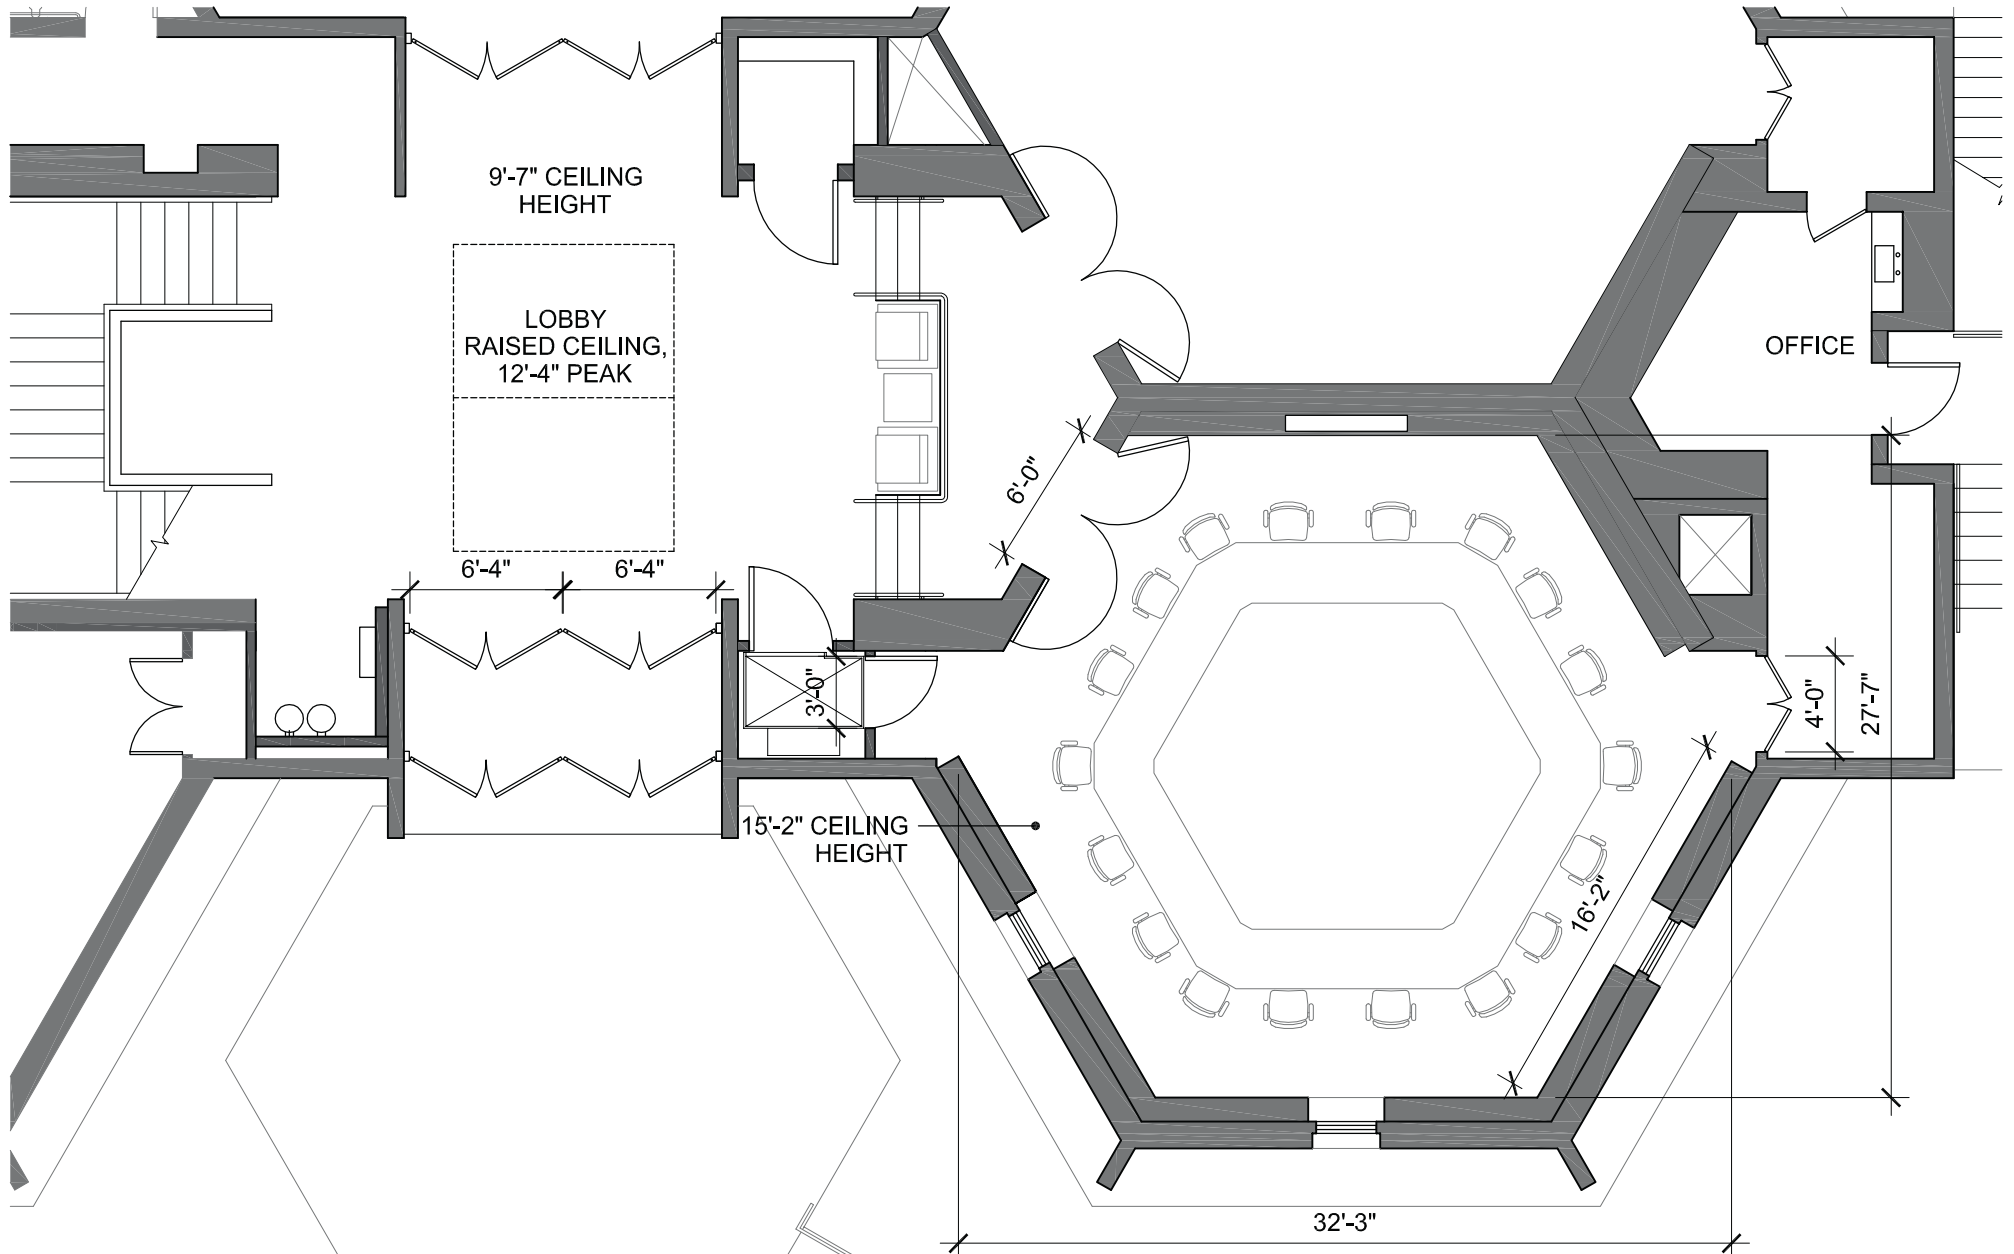

Paepcke Gallery

Paepcke Memorial Building
Scale: 1/8"=1'-0"

845 Meadows Road, Aspen, CO 81611
800.452.4240 | aspenmeadows.com

Paepcke Library

Paepcke Memorial Building

Scale: 1/8"=1'-0"

845 Meadows Road, Aspen, CO 81611
800.452.4240 | aspenmeadows.com