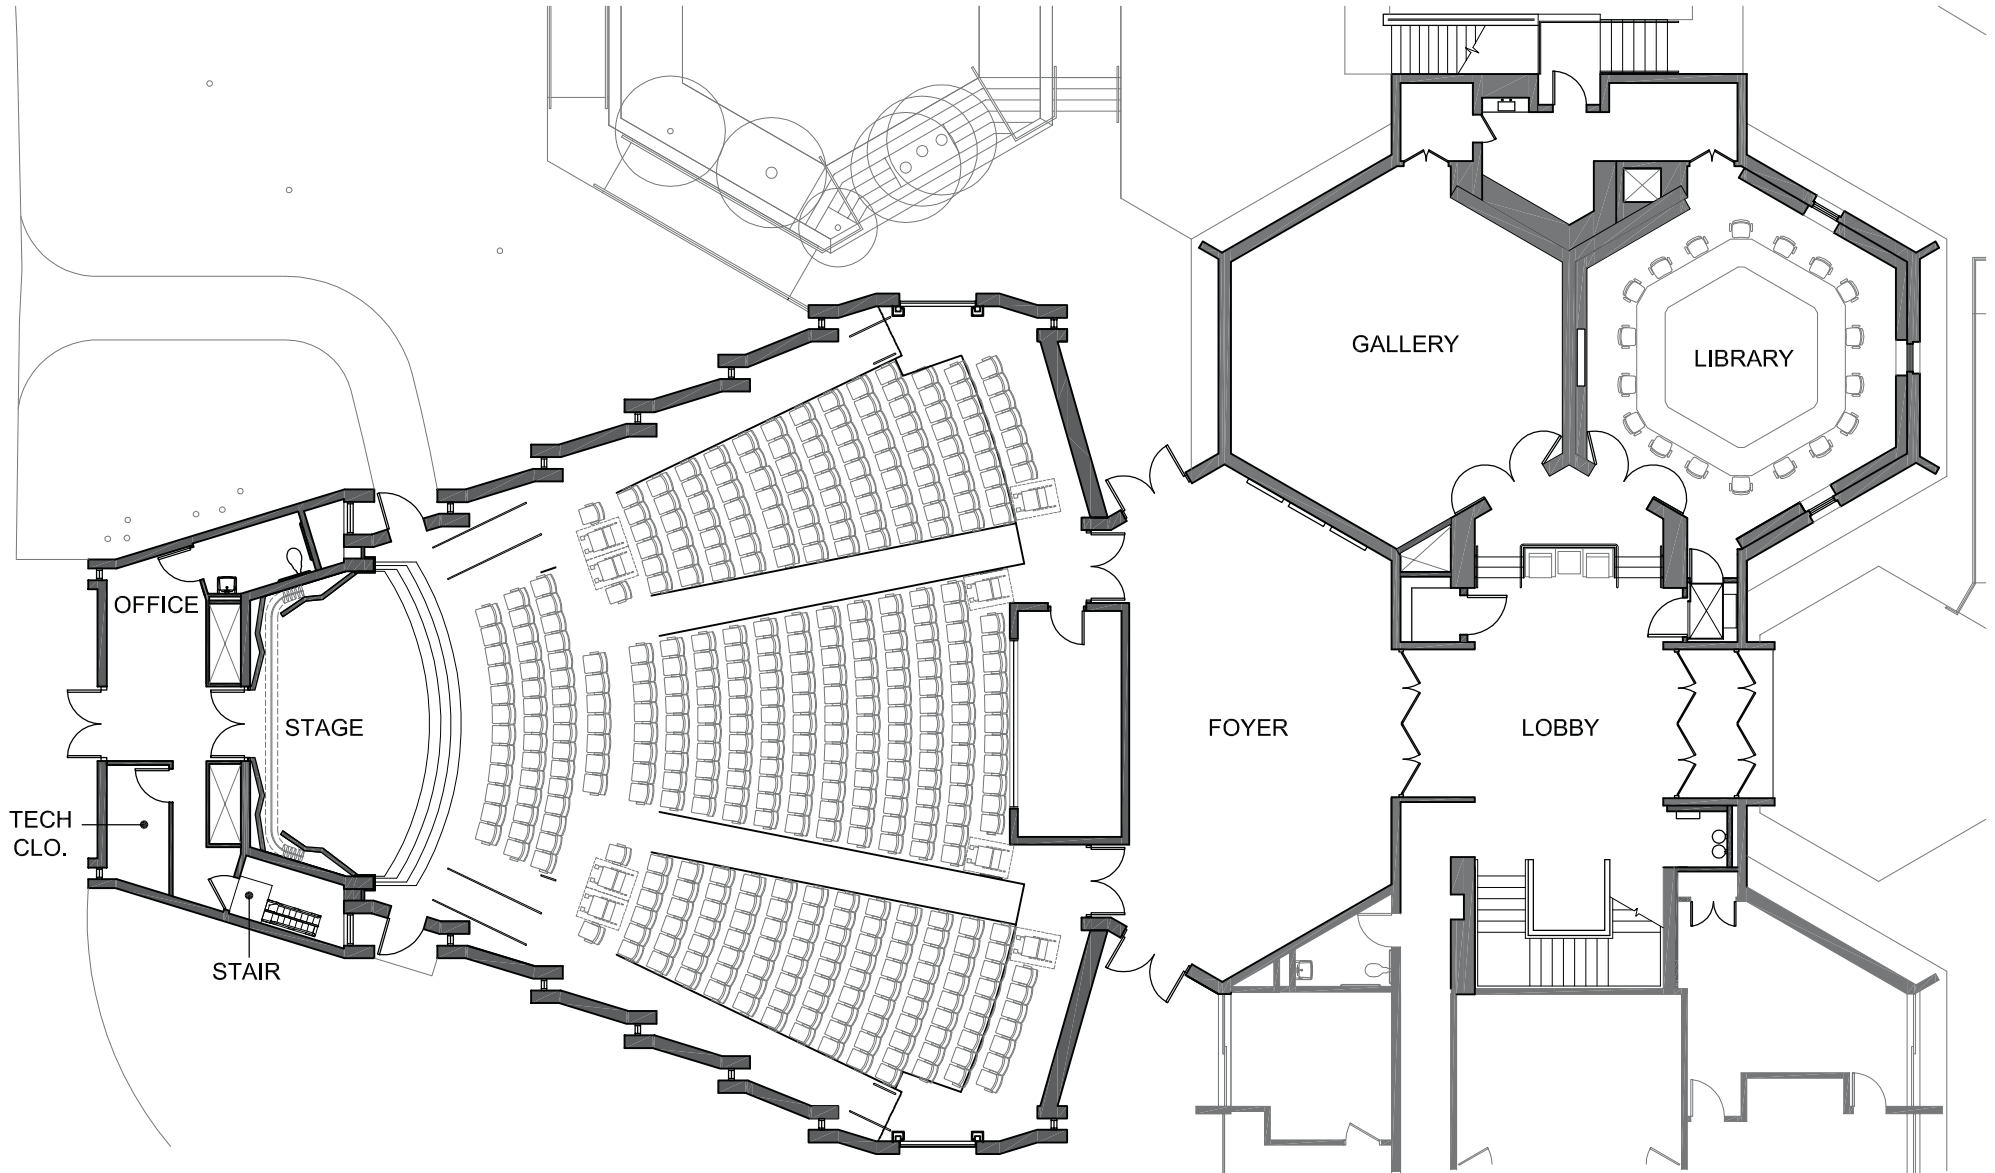

Paepke Memorial Building

Not to Scale

845 Meadows Road, Aspen, CO 81611
800.452.4240 | aspenmeadows.com

	SQ. FT.	U SHAPE	HOLLOW SQUARE	ROUNDTABLE	CLASSROOM	THEATER	RECEPTION	DINING
PAEPCKE AUDITORIUM	4,035	N/A	N/A	N/A	N/A	410	N/A	N/A
PAEPCKE ART GALLERY	700	N/A	N/A	12	N/A	50	80	N/A
PAEPCKE LIBRARY	700	19	18	24	20	50	40	N/A
MAYER COURTYARD	1,200	N/A	N/A	N/A	N/A	50	100	N/A

Paepcke Gallery

Paepcke Memorial Building
Scale: 1/8"=1'-0"

845 Meadows Road, Aspen, CO 81611
800.452.4240 | aspenmeadows.com

Paepcke Library

Paepcke Memorial Building

Scale: 1/8"=1'-0"

845 Meadows Road, Aspen, CO 81611
800.452.4240 | aspenmeadows.com