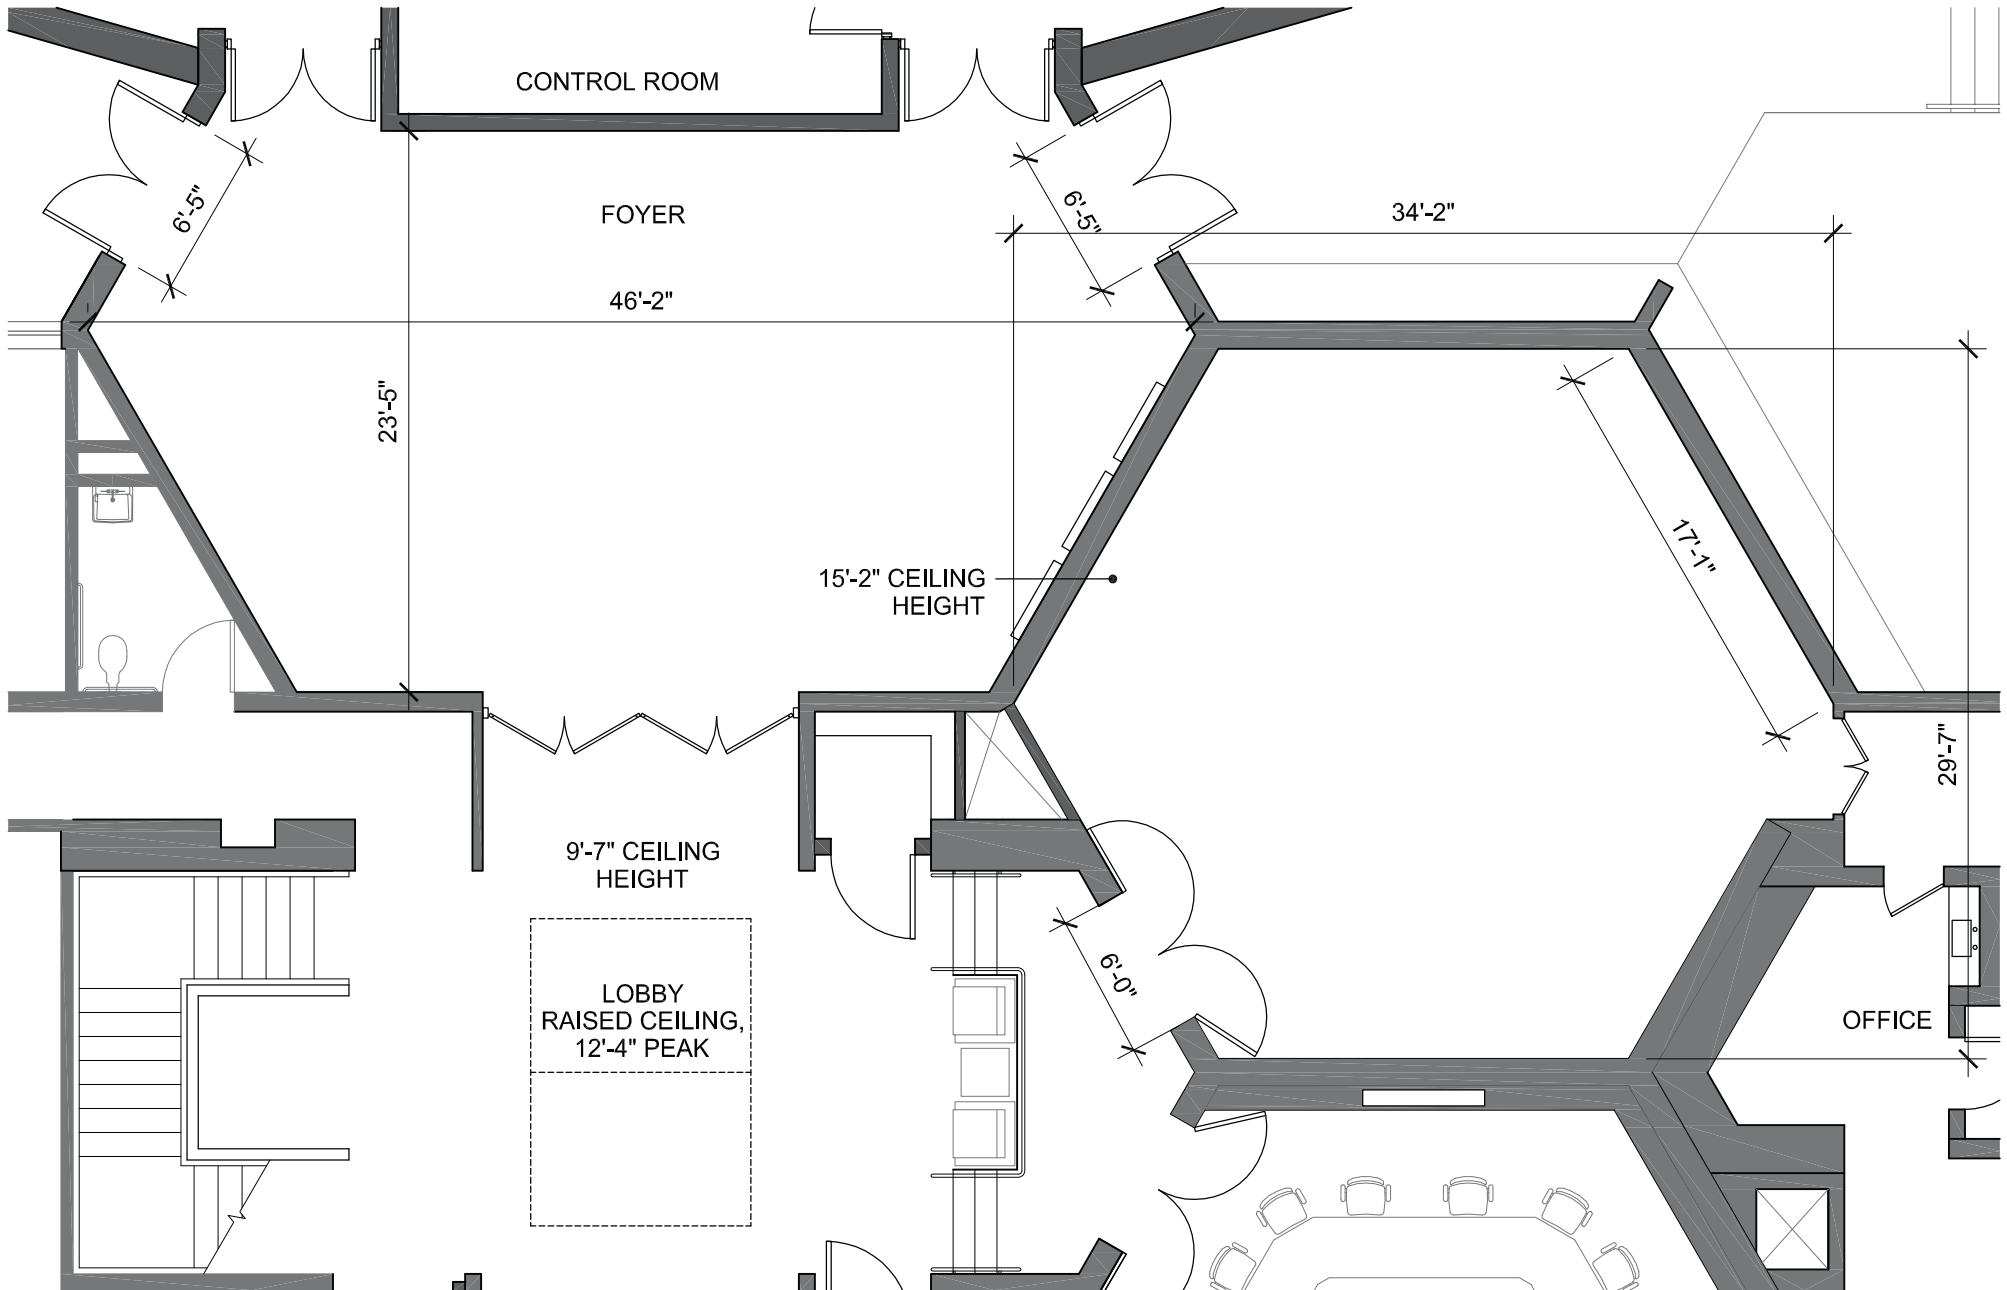

Paepke Memorial Building

Not to Scale

845 Meadows Road, Aspen, CO 81611
800.452.4240 | aspenmeadows.com

	SQ. FT.	U SHAPE	HOLLOW SQUARE	ROUNDTABLE	CLASSROOM	THEATER	RECEPTION	DINING
PAEPCKE AUDITORIUM	4,035	N/A	N/A	N/A	N/A	410	N/A	N/A
PAEPCKE ART GALLERY	700	N/A	N/A	12	N/A	50	80	N/A
PAEPCKE LIBRARY	700	19	18	24	20	50	40	N/A
MAYER COURTYARD	1,200	N/A	N/A	N/A	N/A	50	100	N/A

Paepcke Gallery

Paepcke Memorial Building
Scale: 1/8"=1'-0"

845 Meadows Road, Aspen, CO 81611
800.452.4240 | aspenmeadows.com

Paepcke Library

Paepcke Memorial Building

Scale: 1/8"=1'-0"

845 Meadows Road, Aspen, CO 81611
800.452.4240 | aspenmeadows.com