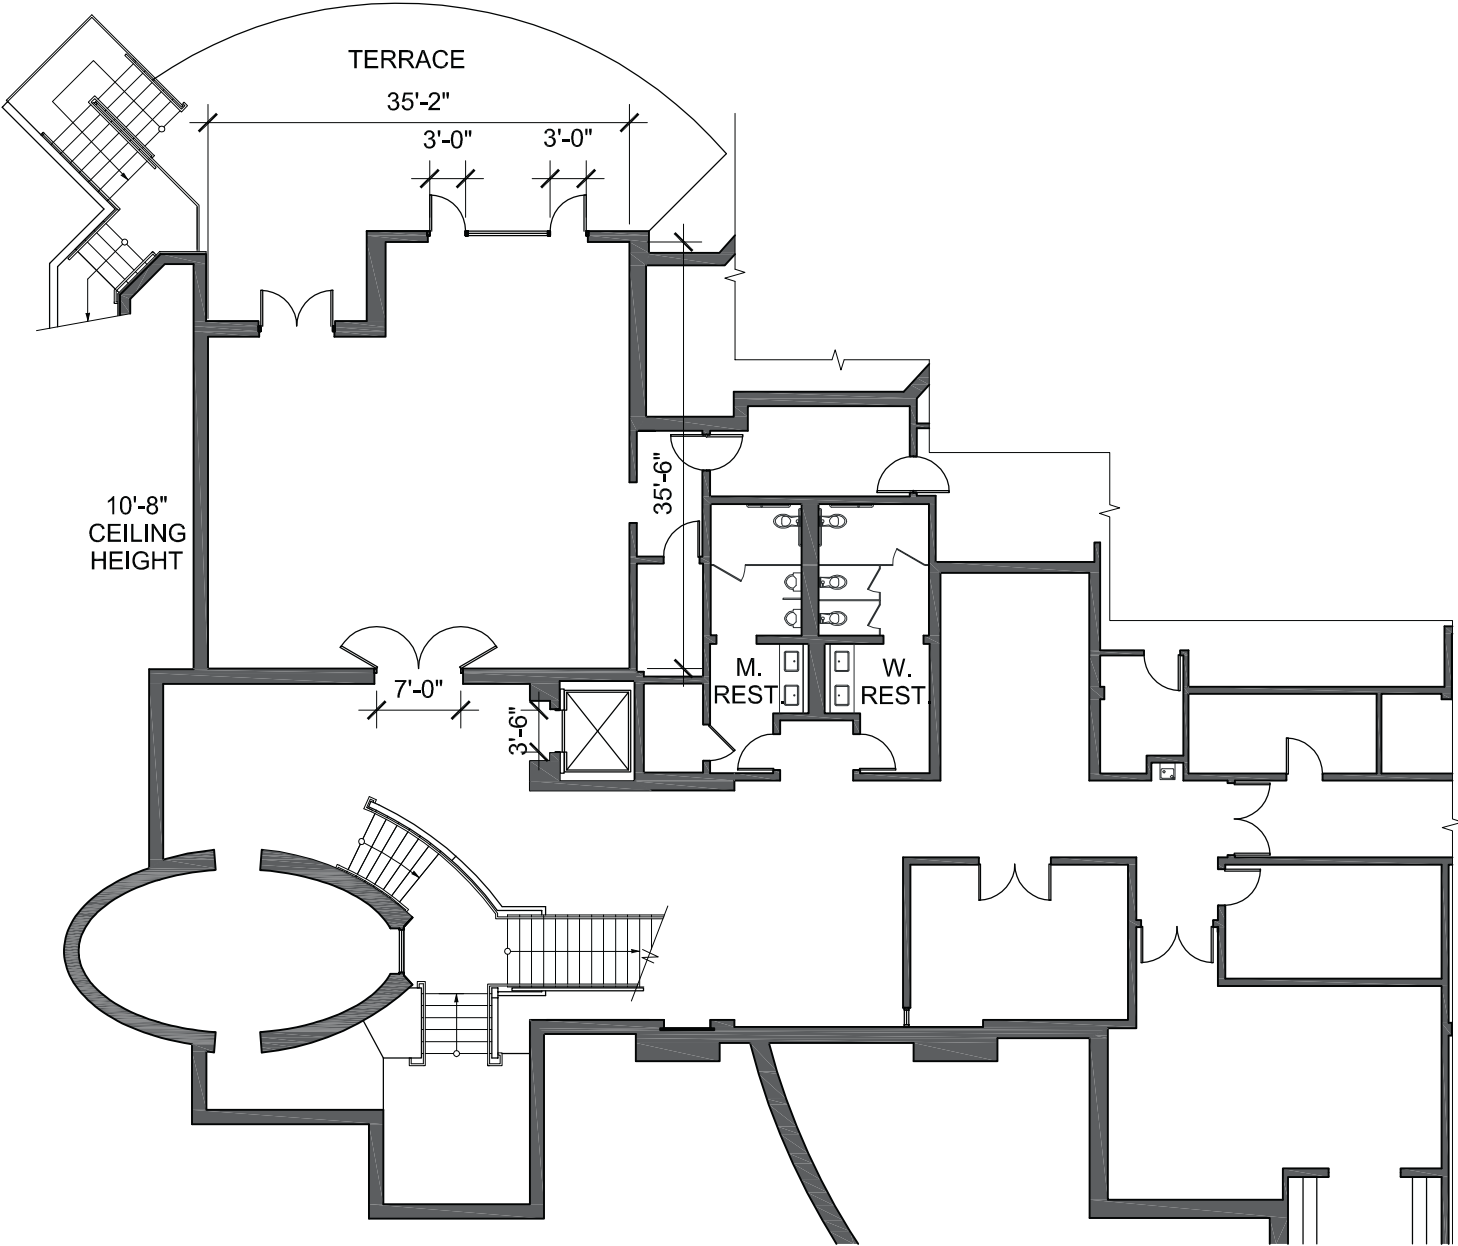

# Doerr-Hosier Center

Lower Level  
Not to Scale

845 Meadows Road, Aspen, CO 81611  
800.452.4240 | aspenmeadows.com

	SQ. FT.	U SHAPE	HOLLOW SQUARE	ROUNDTABLE	CLASSROOM	THEATER	RECEPTION	DINING
MCNULTY ROOM	4,235	75	56	60	120	350	400	300
KAUFMAN ROOM	1,145	26	30	20	40	100	100	56
CATTO ROOM	666	11	20	22	N/A	50	50	32

# Kaufman Room

Doerr-Hosier Center

Scale: 1/16"=1'-0"

845 Meadows Road, Aspen, CO 81611  
800.452.4240 | aspenmeadows.com

# Catto Room

Doerr-Hosier Center

Scale: 1/16"=1'-0"