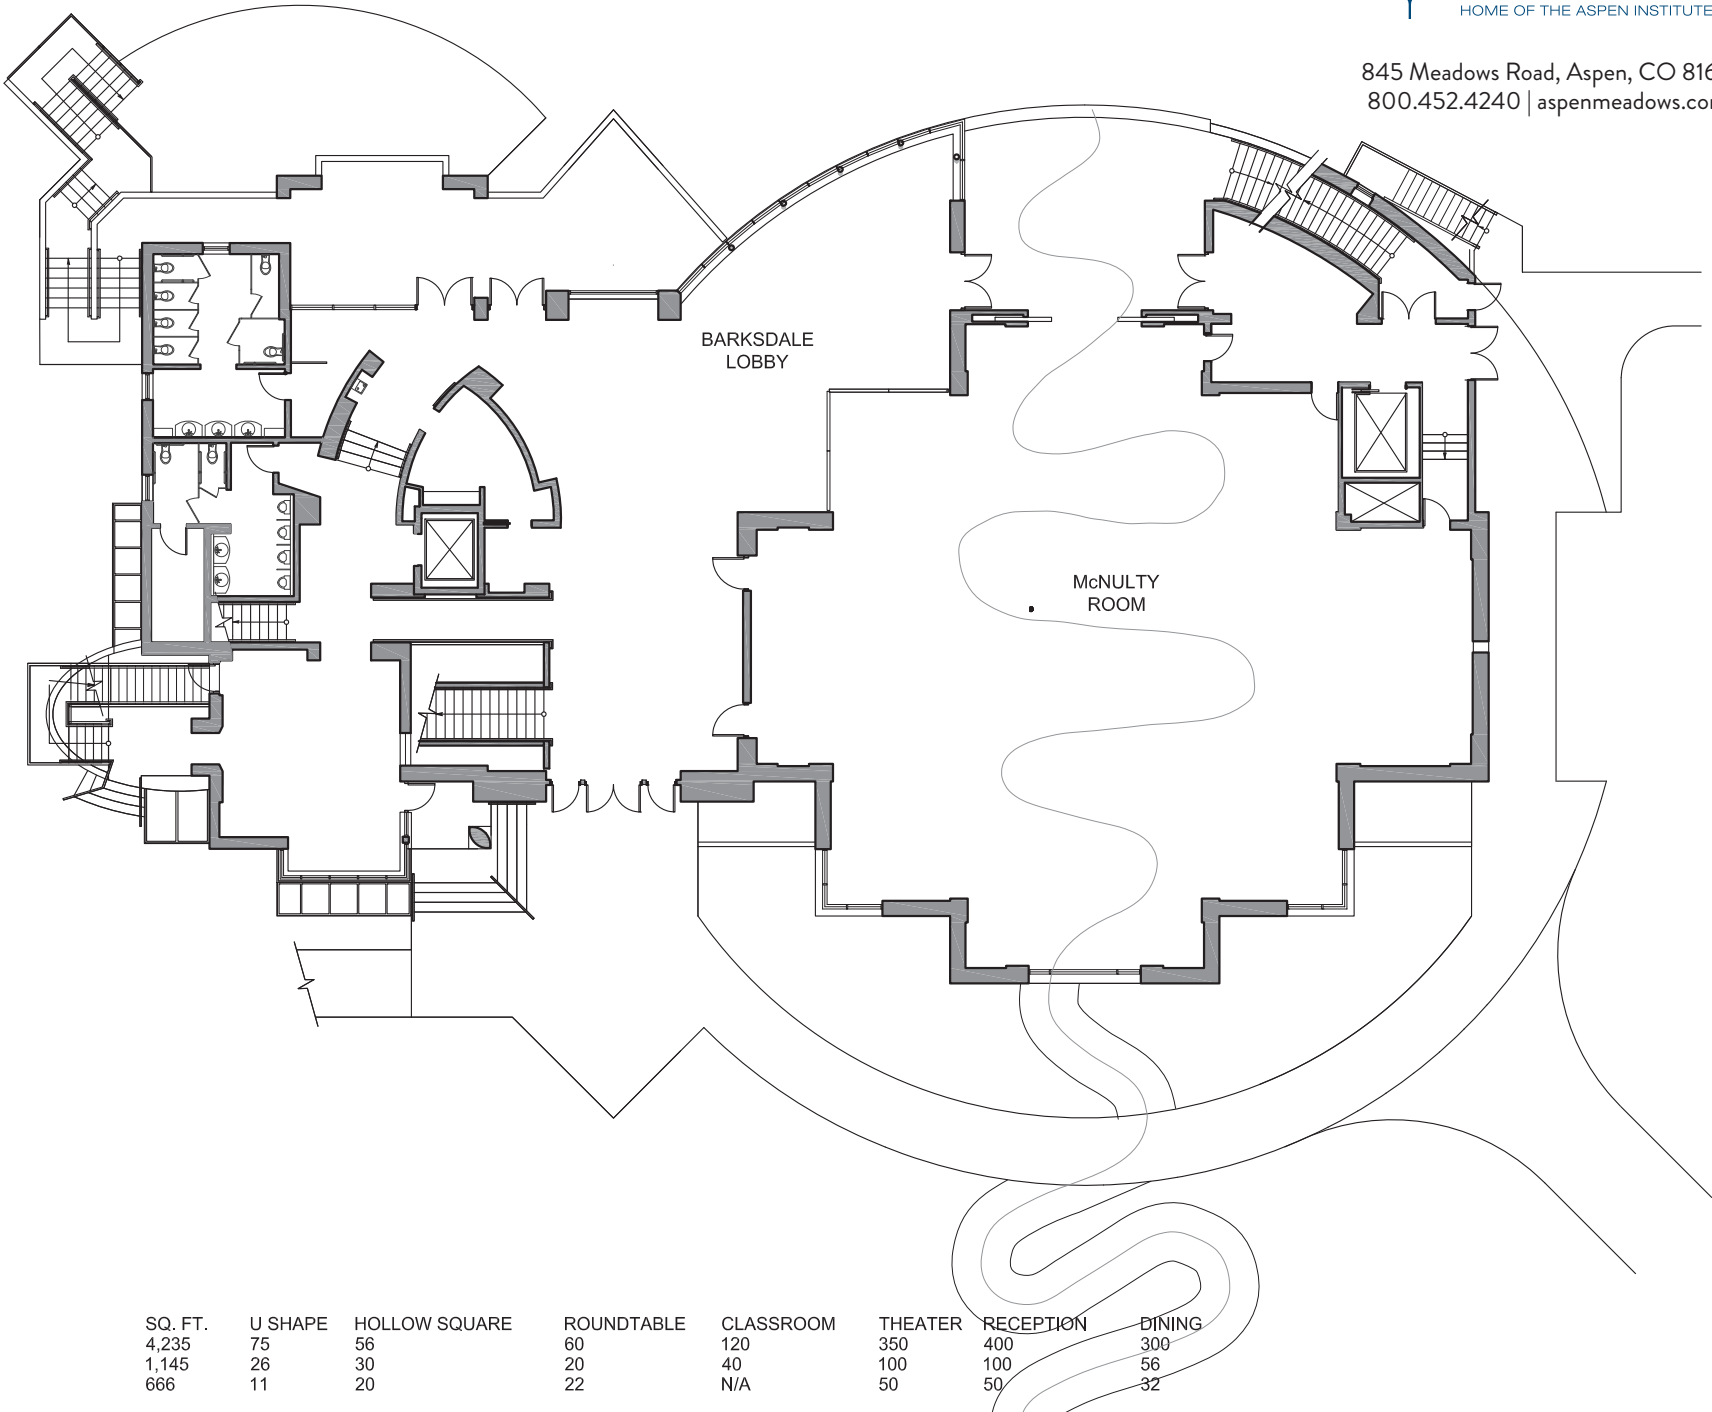

# Kaufman Room

Doerr-Hosier Center

Scale: 1/16"=1'-0"

845 Meadows Road, Aspen, CO 81611  
800.452.4240 | aspenmeadows.com

# Doerr-Hosier Center

Main Level  
Not to Scale

845 Meadows Road, Aspen, CO 81611  
800.452.4240 | aspenmeadows.com

	SQ. FT.	U SHAPE	HOLLOW SQUARE	ROUNDTABLE	CLASSROOM	THEATER	RECEPTION	DINING
MCNULTY ROOM	4,235	75	56	60	120	350	400	300
KAUFMAN ROOM	1,145	26	30	20	40	100	100	56
CATTO ROOM	666	11	20	22	N/A	50	50	32

# Catto Room

Doerr-Hosier Center

Scale: 1/16"=1'-0"