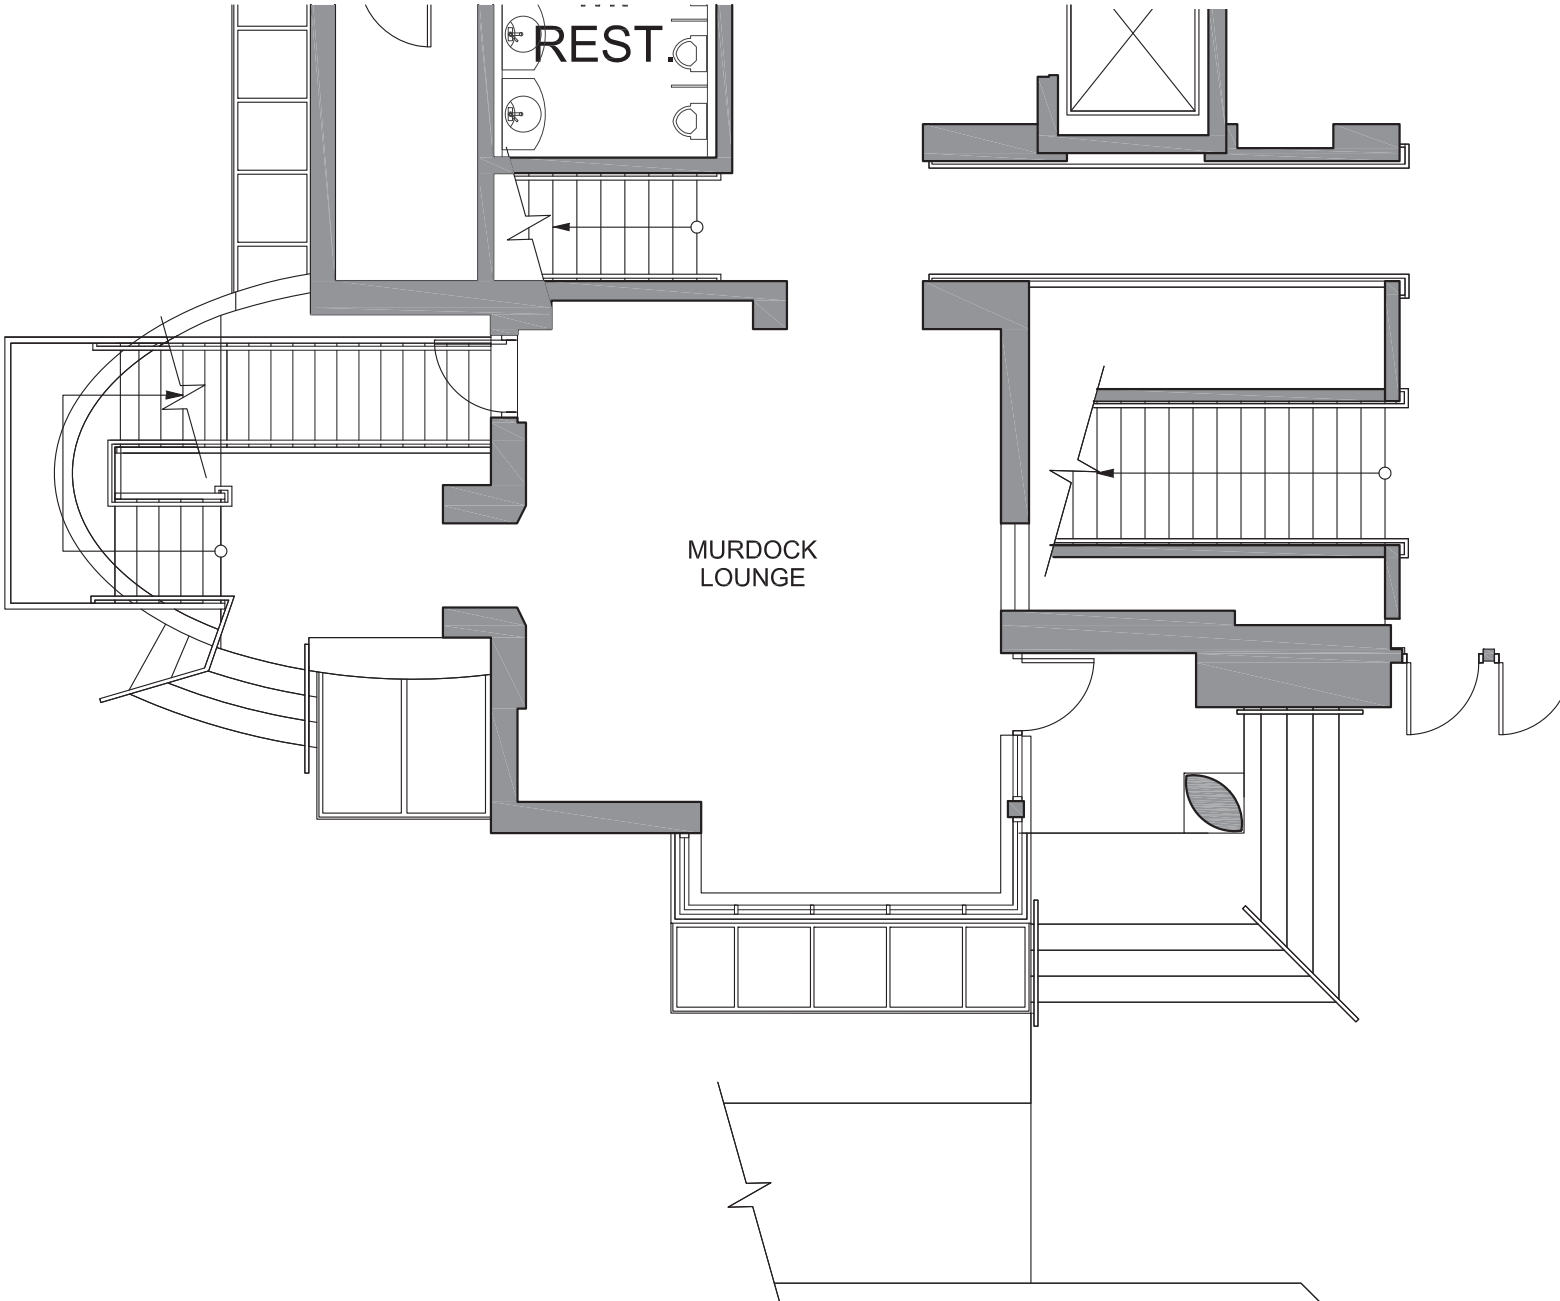

# McNulty Room

Doerr-Hosier Center

Scale: 1/16"=1'-0"

845 Meadows Road, Aspen, CO 81611  
800.452.4240 | aspenmeadows.com

# Murdock Lounge

Doerr-Hosier Center

Scale: 1/8"=1'-0"

845 Meadows Road, Aspen, CO 81611  
800.452.4240 | aspenmeadows.com