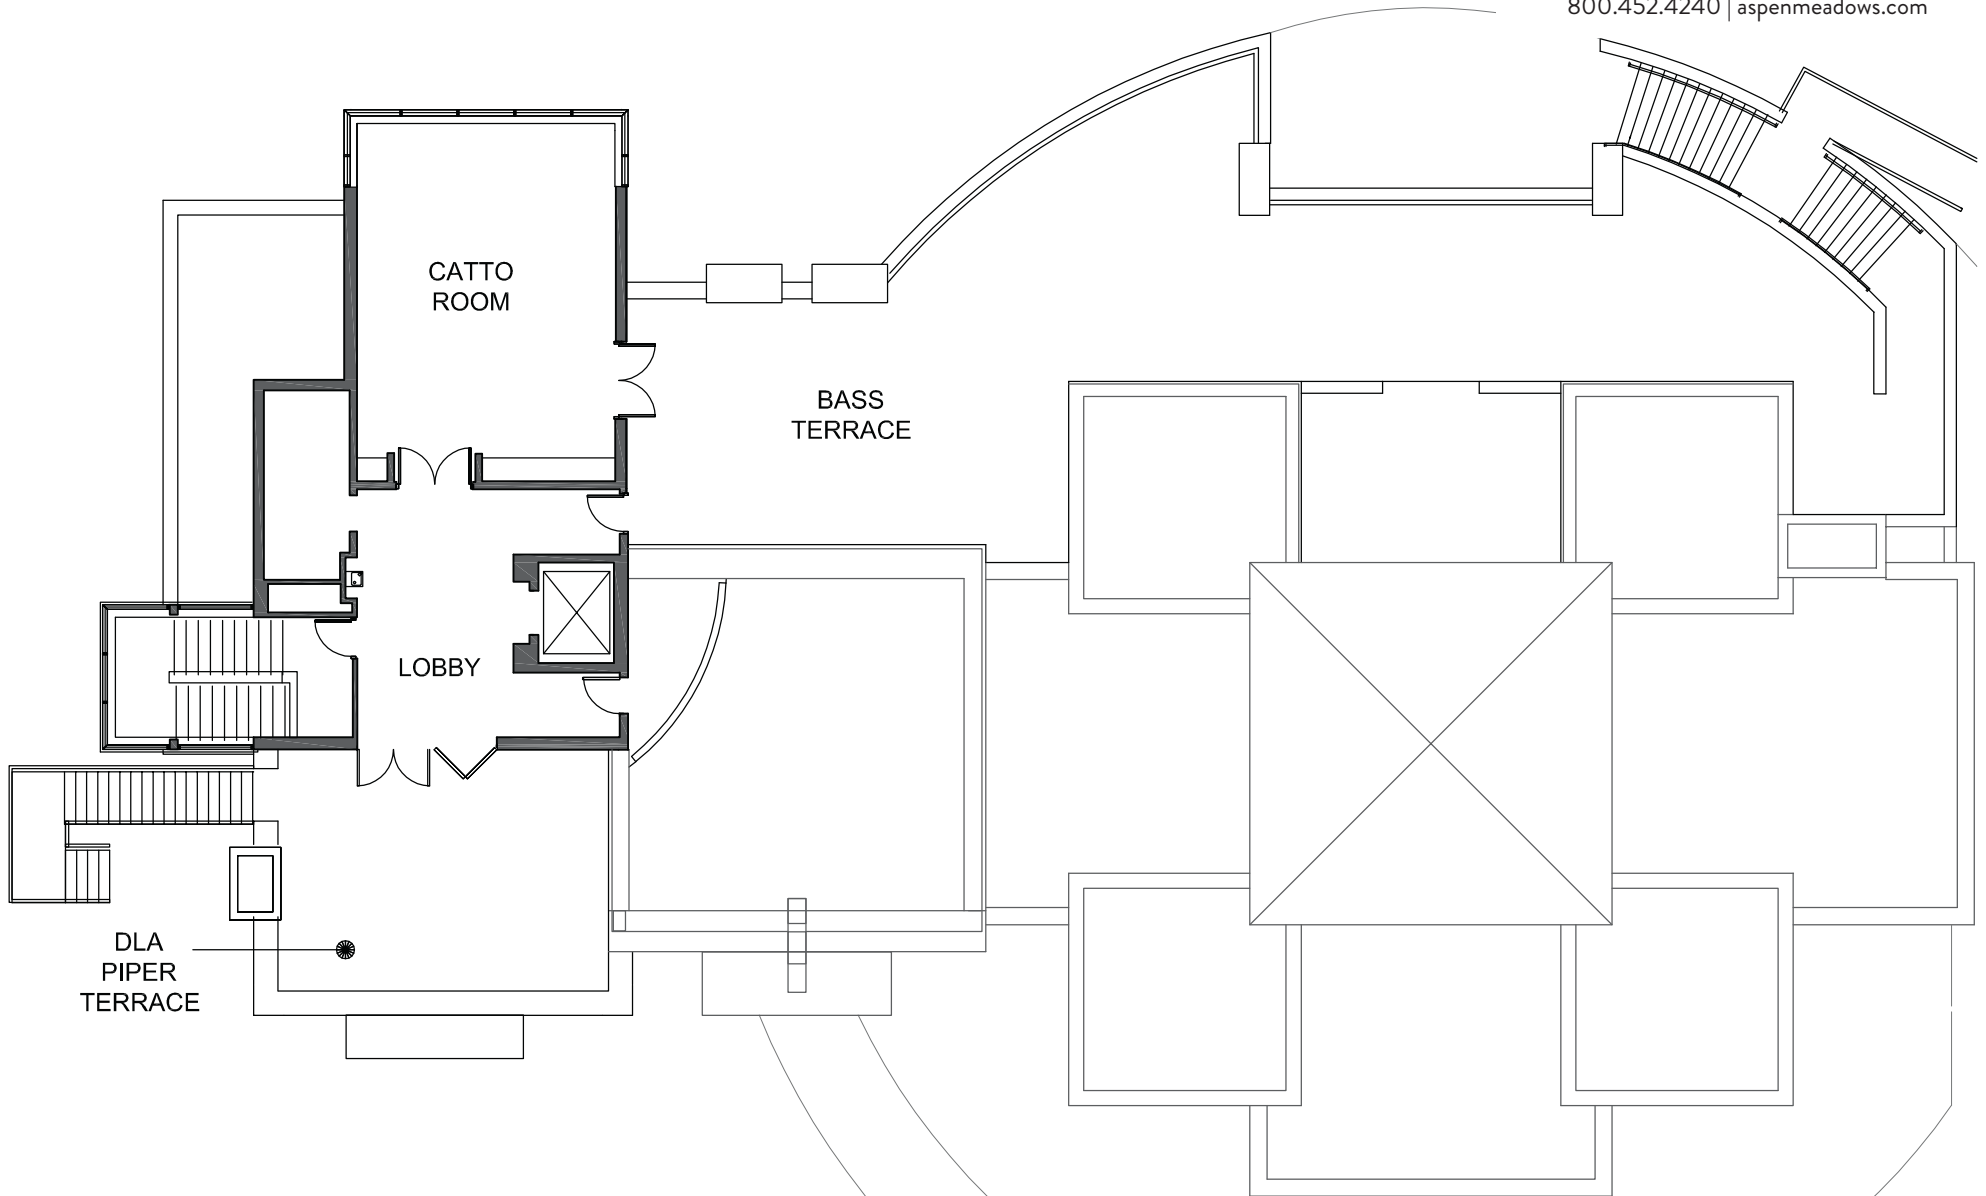

# Murdock Lounge

Doerr-Hosier Center

Scale: 1/8"=1'-0"

845 Meadows Road, Aspen, CO 81611  
800.452.4240 | aspenmeadows.com

# Doerr-Hosier Center

Upper Level  
Not to Scale

845 Meadows Road, Aspen, CO 81611  
800.452.4240 | aspenmeadows.com

	SQ. FT.	U SHAPE	HOLLOW SQUARE	ROUNDTABLE	CLASSROOM	THEATER	RECEPTION	DINING
MCNULTY ROOM	4,235	75	56	60	120	350	400	300
KAUFMAN ROOM	1,145	26	30	20	40	100	100	56
CATTO ROOM	666	11	20	22	N/A	50	50	32

# Catto Room

Doerr-Hosier Center

Scale: 1/16"=1'-0"