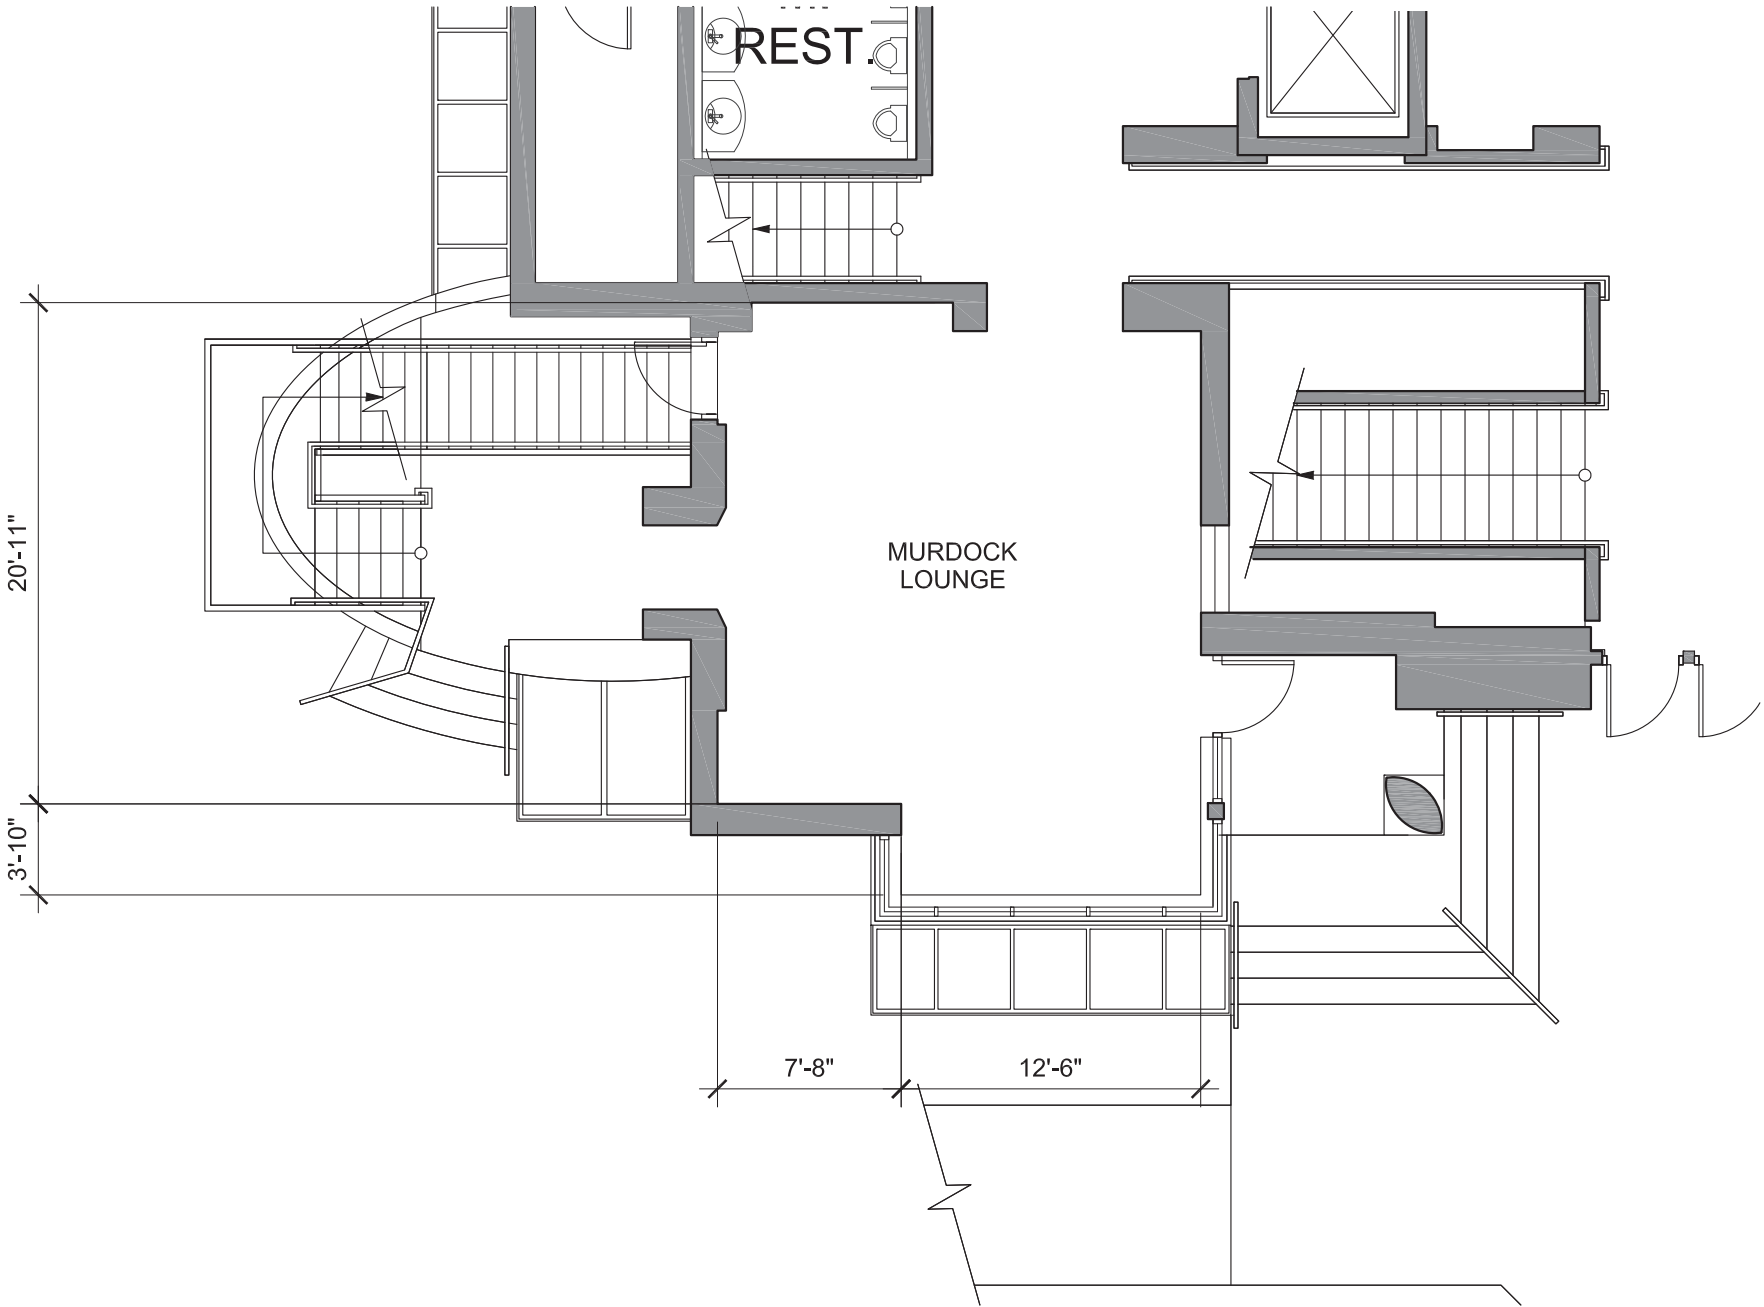

Murdock Lounge

Doerr-Hosier Center

Scale: 1/8"=1'-0"

845 Meadows Road, Aspen, CO 81611
800.452.4240 | aspenmeadows.com