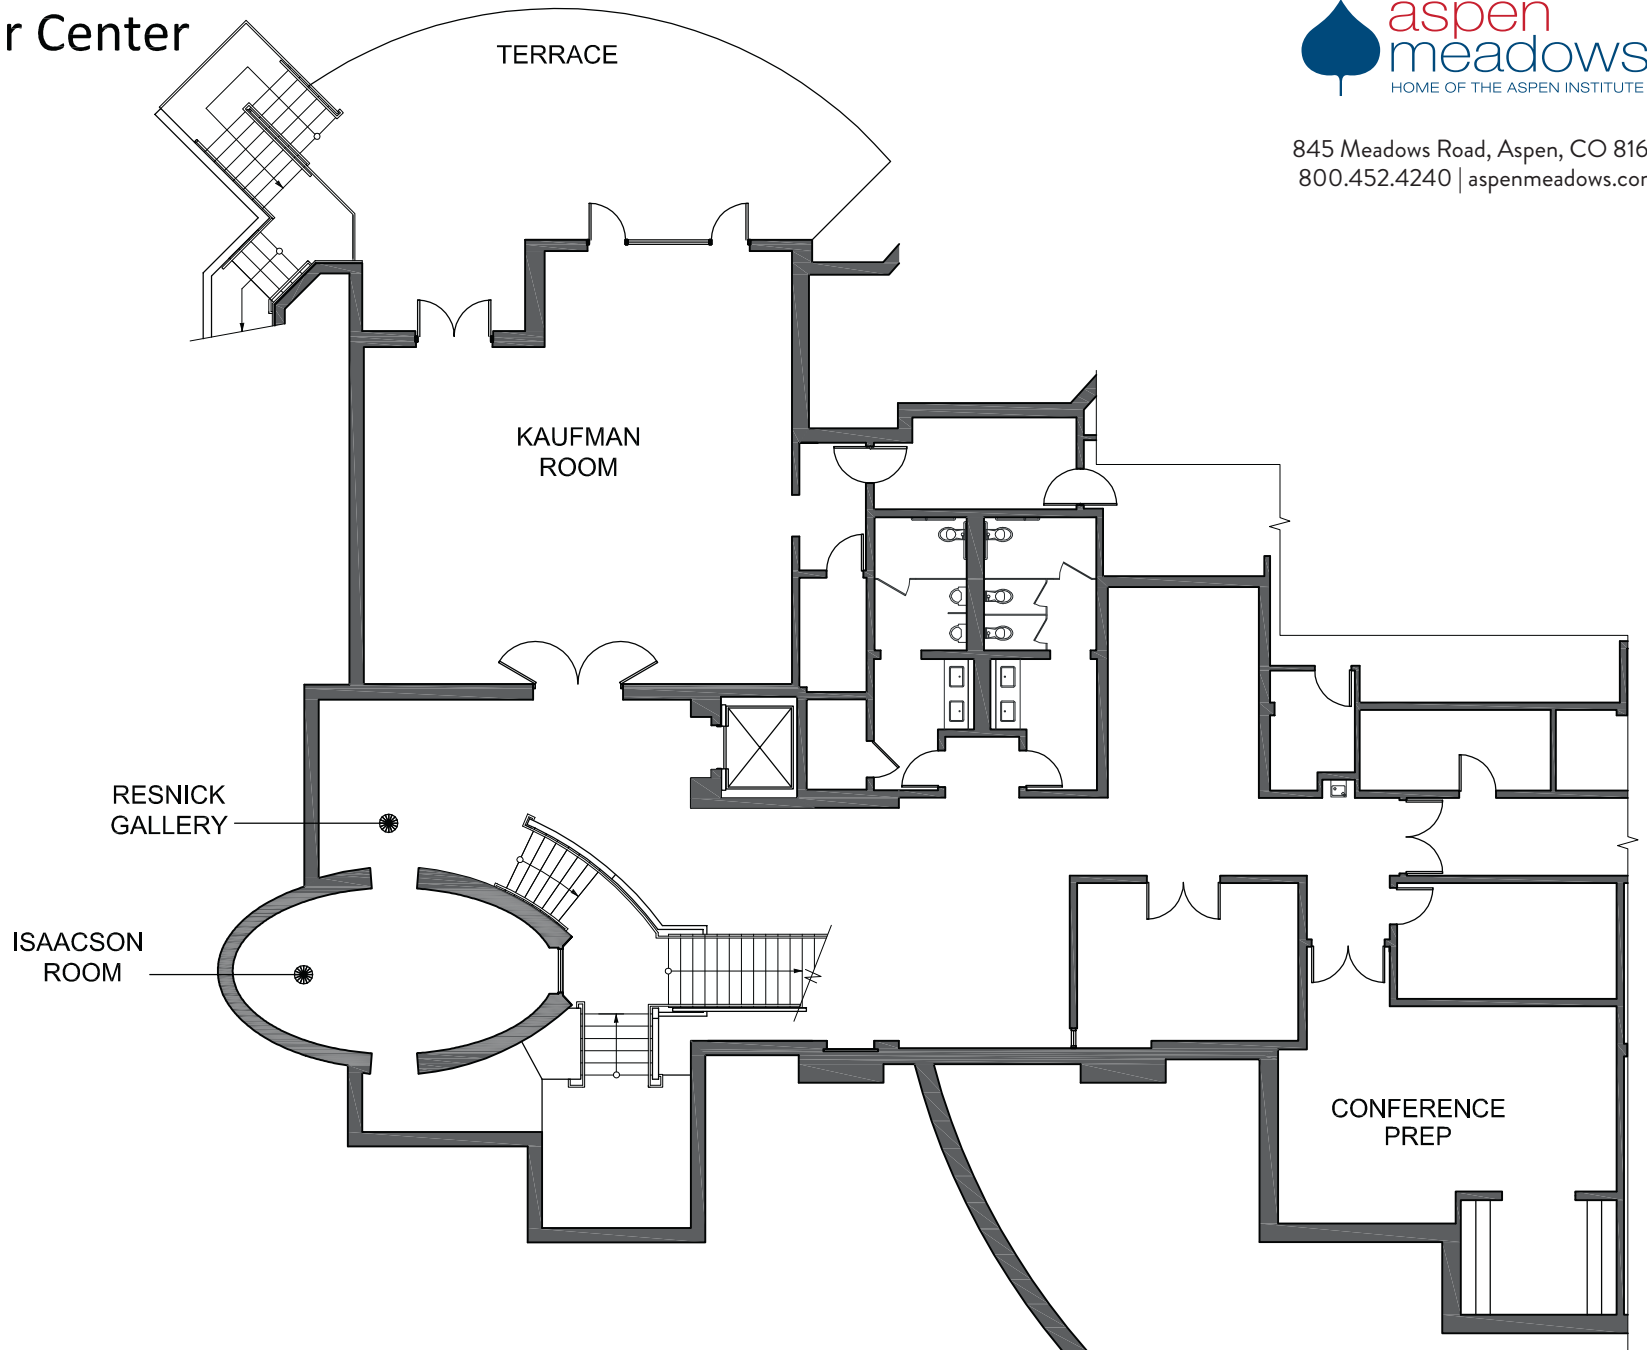

# Doerr-Hosier Center

Lower Level  
Not to Scale

845 Meadows Road, Aspen, CO 81611  
800.452.4240 | aspenmeadows.com

	SQ. FT.	U SHAPE	HOLLOW SQUARE	ROUNDTABLE	CLASSROOM	THEATER	RECEPTION	DINING
MCNULTY ROOM	4,235	75	56	60	120	350	400	300
KAUFMAN ROOM	1,145	26	30	20	40	100	100	56
CATTO ROOM	666	11	20	22	N/A	50	50	32

# Kaufman Room

Doerr-Hosier Center

Scale: 1/16"=1'-0"

845 Meadows Road, Aspen, CO 81611  
800.452.4240 | aspenmeadows.com

# Doerr-Hosier Center

Main Level  
Not to Scale

845 Meadows Road, Aspen, CO 81611  
800.452.4240 | aspenmeadows.com

	SQ. FT.	U SHAPE	HOLLOW SQUARE	ROUNDTABLE	CLASSROOM	THEATER	RECEPTION	DINING
MCNULTY ROOM	4,235	75	56	60	120	350	400	300
KAUFMAN ROOM	1,145	26	30	20	40	100	100	56
CATTO ROOM	666	11	20	22	N/A	50	50	32

# Catto Room

Doerr-Hosier Center

Scale: 1/16"=1'-0"