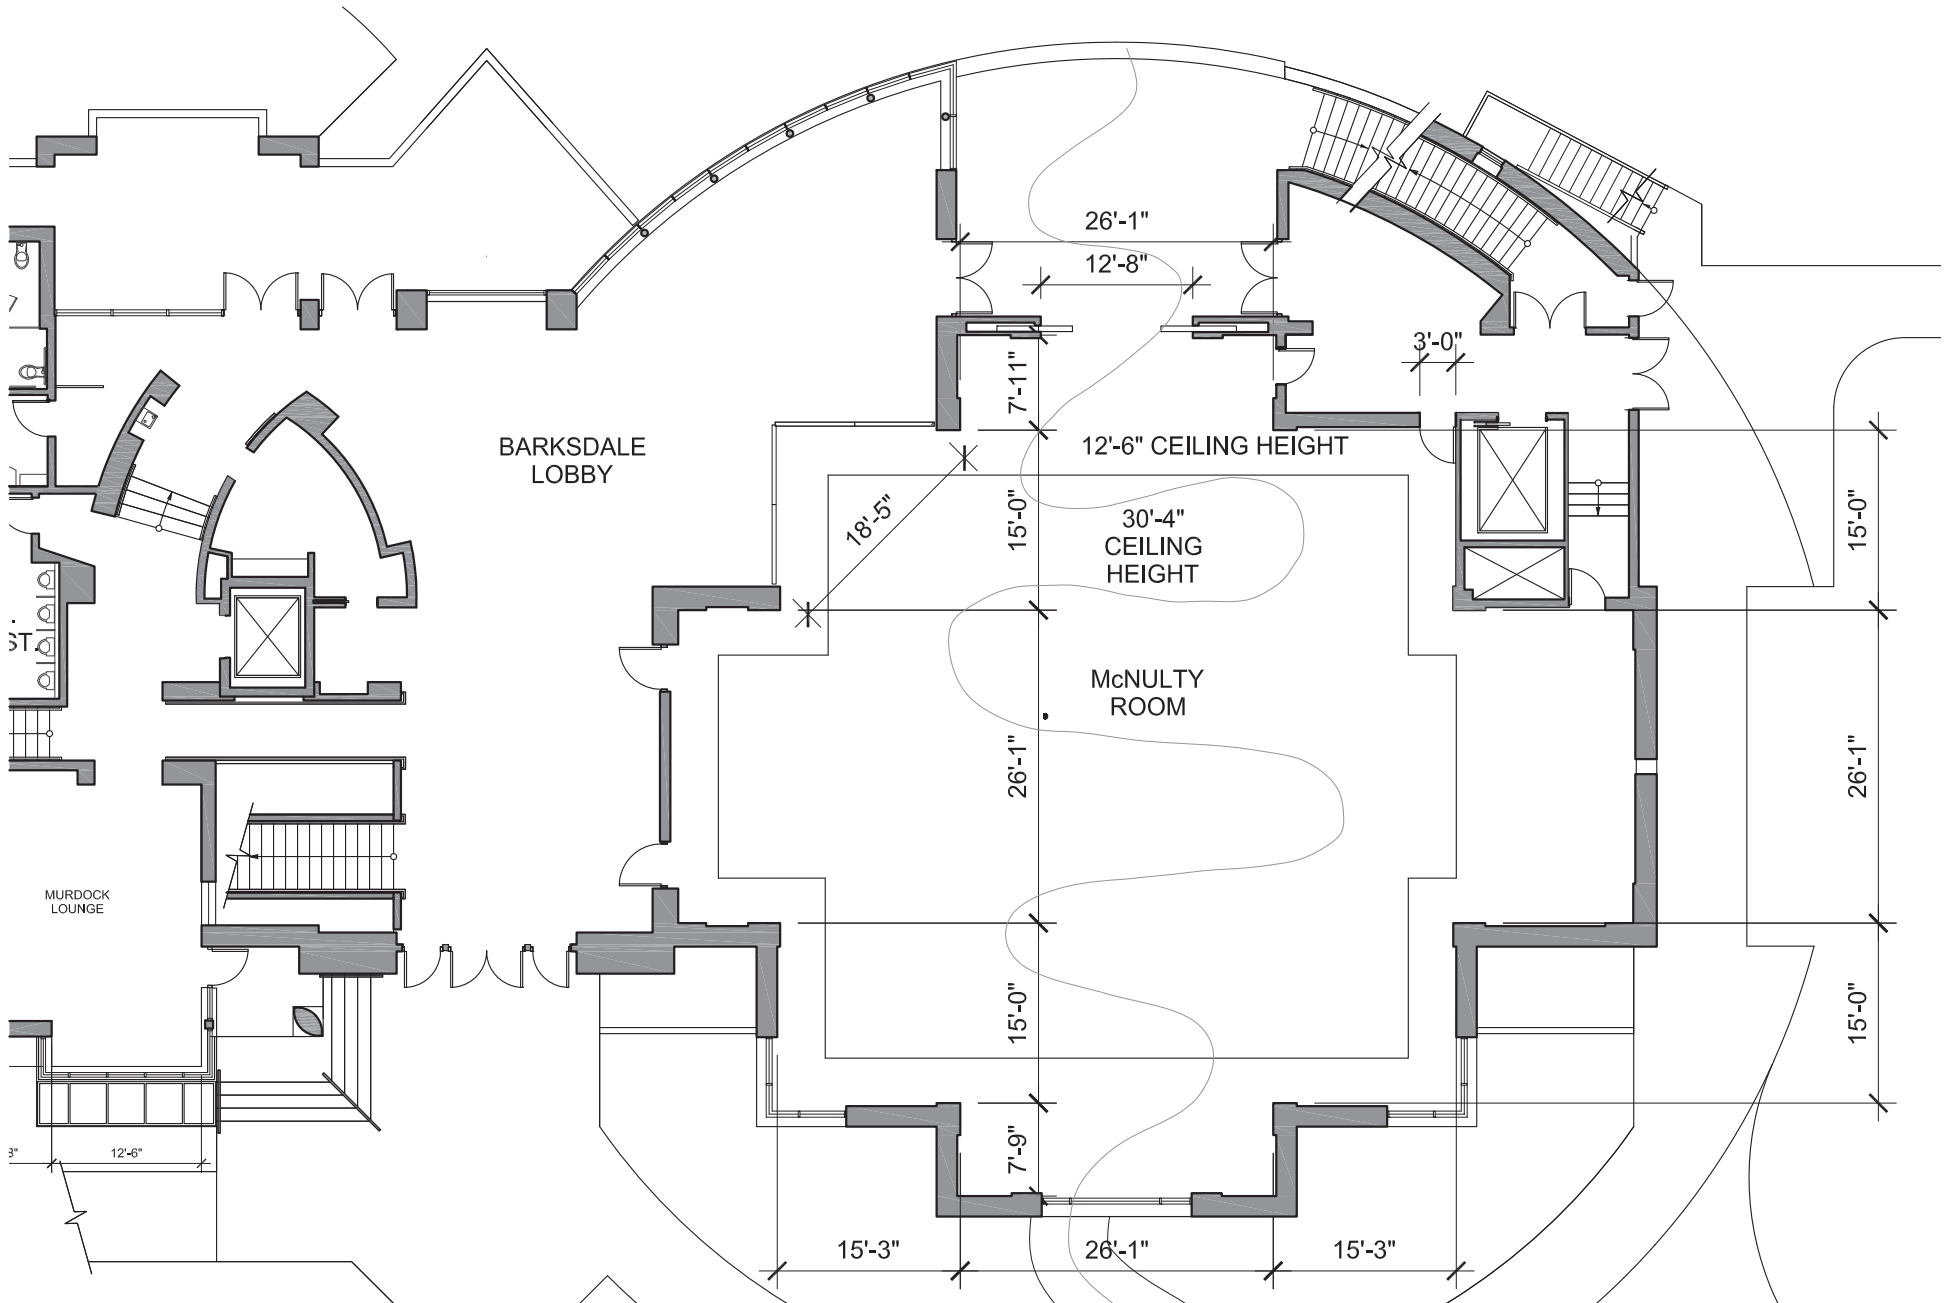

# Doerr-Hosier Center

Main Level  
Not to Scale

845 Meadows Road, Aspen, CO 81611  
800.452.4240 | aspenmeadows.com

	SQ. FT.	U SHAPE	HOLLOW SQUARE	ROUNDTABLE	CLASSROOM	THEATER	RECEPTION	DINING
MCNULTY ROOM	4,235	75	56	60	120	350	400	300
KAUFMAN ROOM	1,145	26	30	20	40	100	100	56
CATTO ROOM	666	11	20	22	N/A	50	50	32

# McNulty Room

Doerr-Hosier Center

Scale: 1/16"=1'-0"

845 Meadows Road, Aspen, CO 81611  
800.452.4240 | aspenmeadows.com

# Murdock Lounge

Doerr-Hosier Center

Scale: 1/8"=1'-0"

845 Meadows Road, Aspen, CO 81611  
800.452.4240 | aspenmeadows.com

# Catto Room

Doerr-Hosier Center

Scale: 1/16"=1'-0"