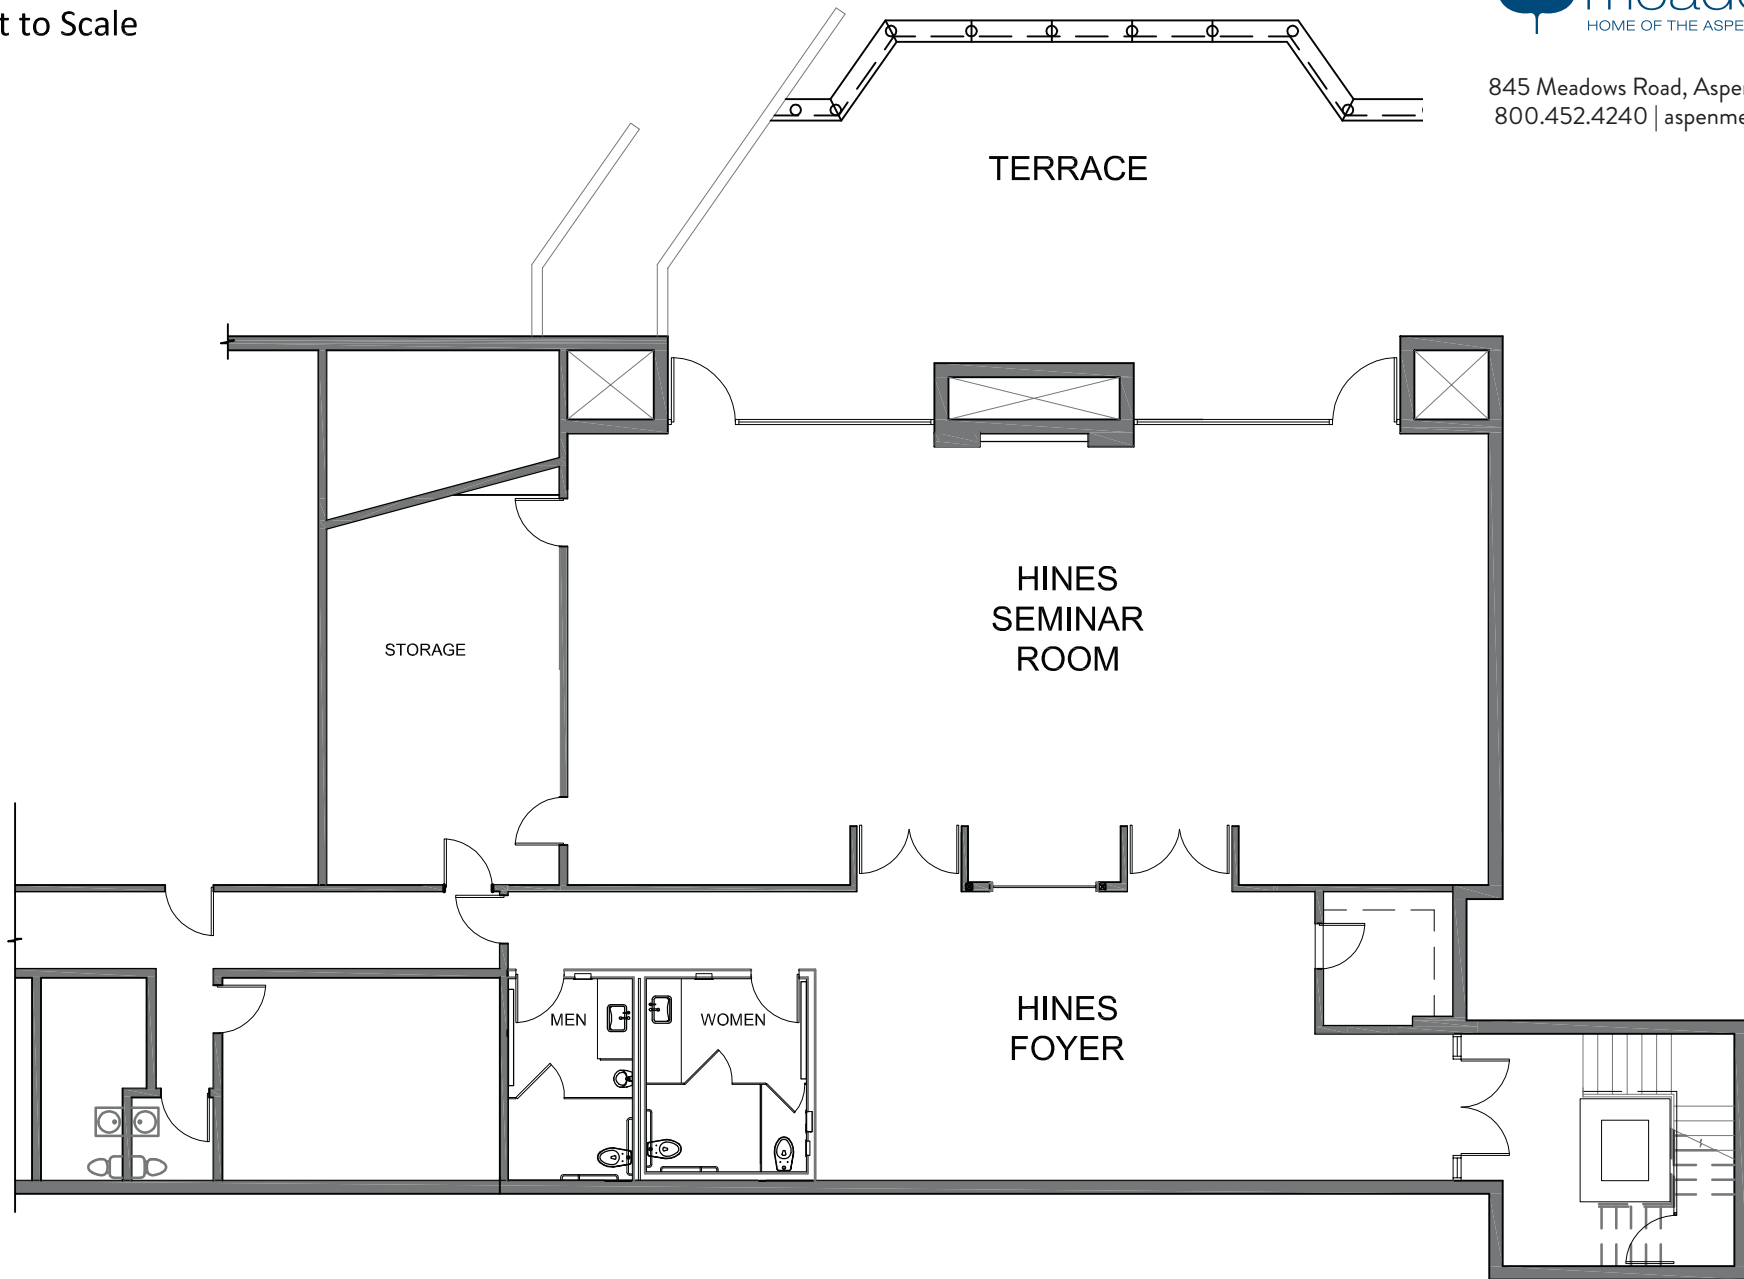

# Hines Seminar Building

Not to Scale

845 Meadows Road, Aspen, CO 81611  
800.452.4240 | aspenmeadows.com

	SQ. FT.	U SHAPE	HOLLOW SQUARE	ROUNDTABLE	CLASSROOM	THEATER	RECEPTION	DINING
HINES SEMINAR ROOM	1,600	30	N/A	N/A	80	100	100	N/A
HINES FOYER	600	N/A	N/A	N/A	N/A	N/A	50	N/A

# Hines Seminar Room

Hines Seminar Building

Scale: 1/8"=1'-0"

845 Meadows Road, Aspen, CO 81611  
800.452.4240 | aspenmeadows.com