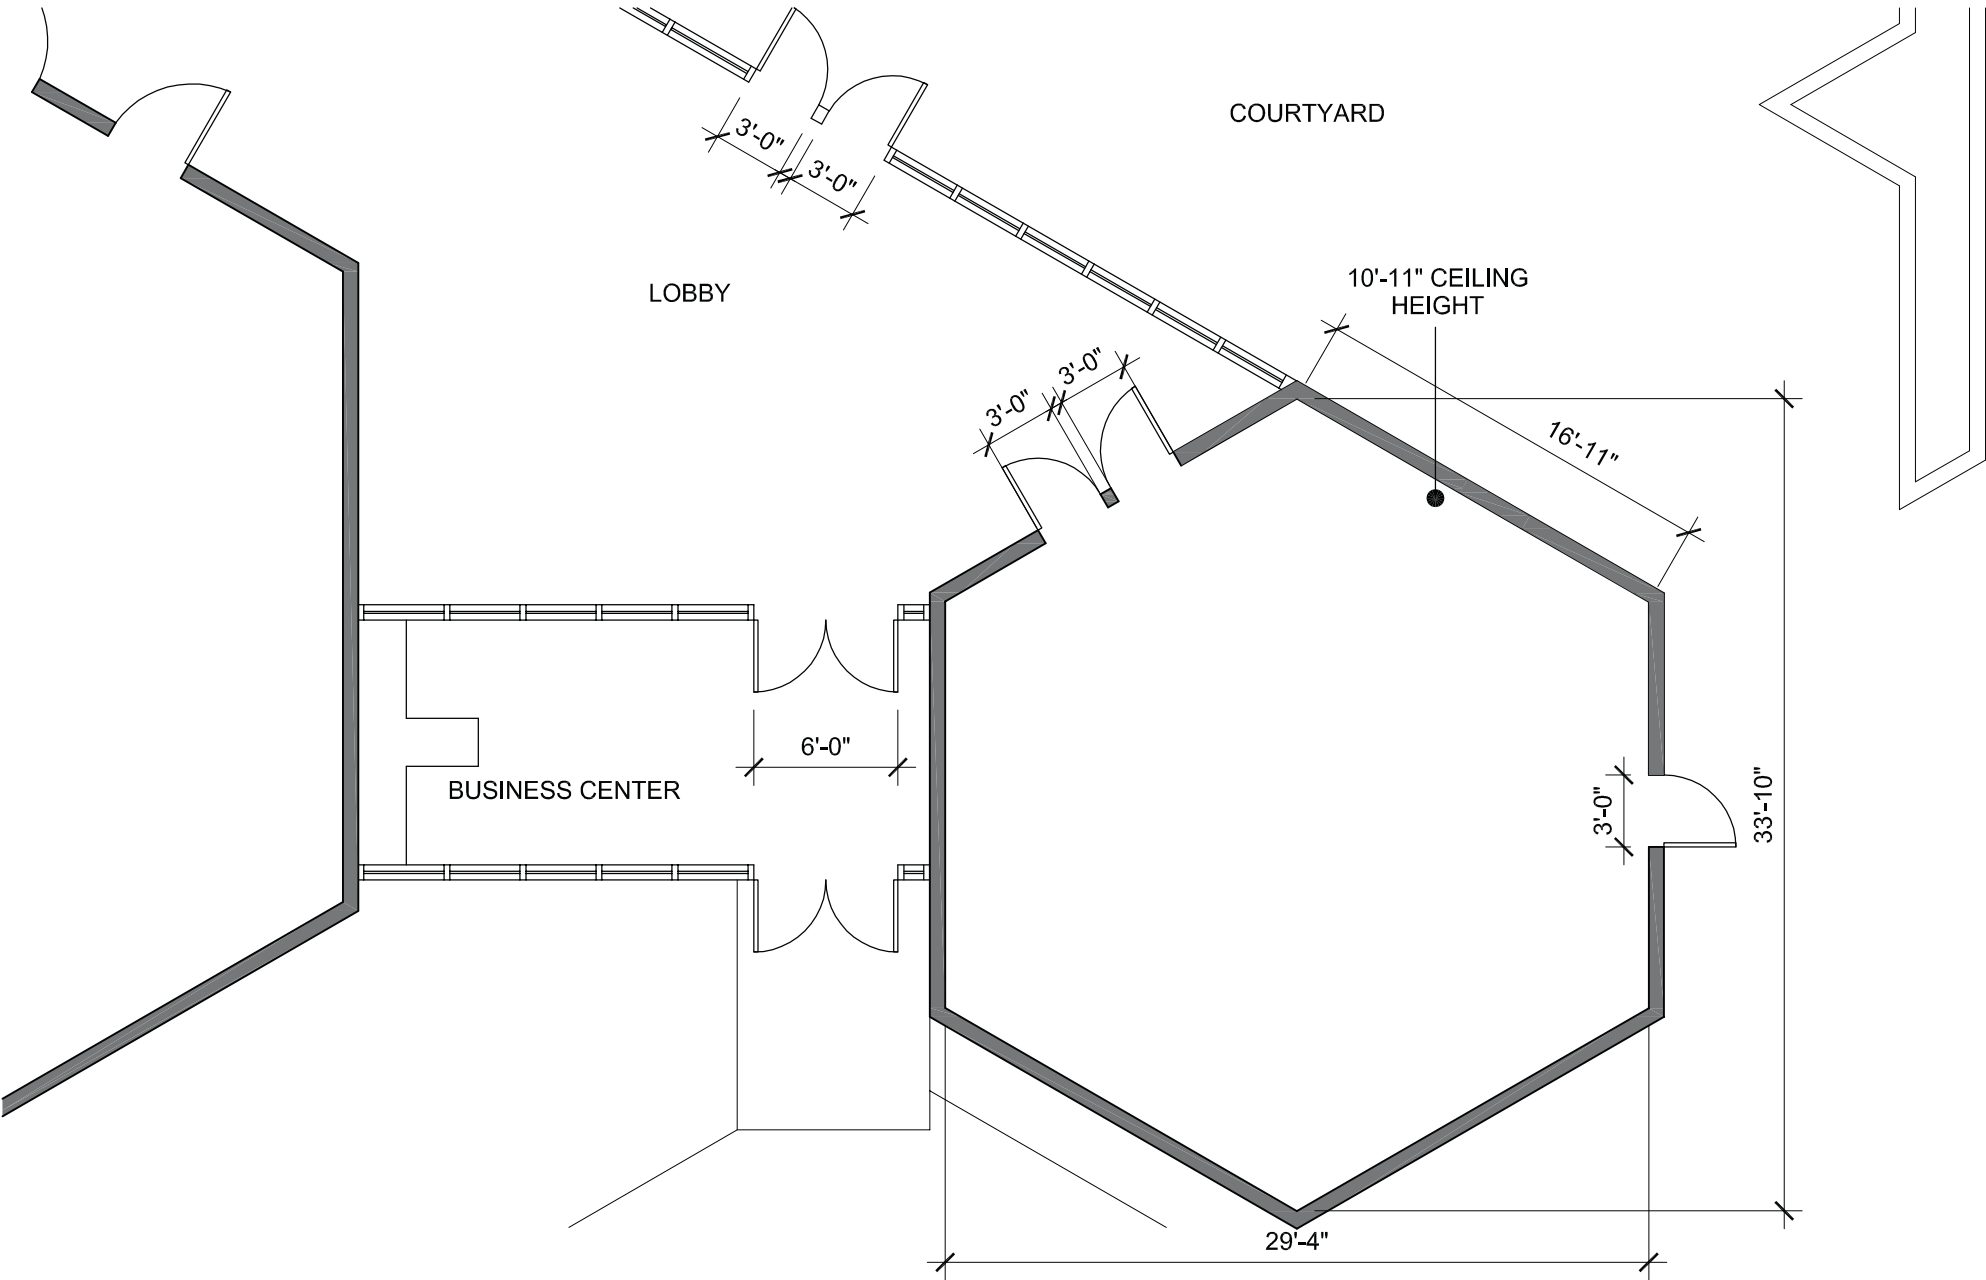

Stranahan Room

Koch Seminar Building

Scale: 1/8" = 1'-0"

845 Meadows Road, Aspen, CO 81611
800.452.4240 | aspenmeadows.com

Koch Seminar Building

Scale: 1/16" = 1'-0"

845 Meadows Road, Aspen, CO 81611
800.452.4240 | aspenmeadows.com

	SQ. FT.	U SHAPE	HOLLOW SQUARE	ROUNDTABLE	CLASSROOM	THEATER	RECEPTION	DINING
BOOZ-ALLEN HAMILTON ROOM	1,800	80	36	54	80	110	N/A	N/A
LAUDER ROOM	1,800	80	36	36	80	110	N/A	N/A
STRANAHAN ROOM	765	19	18	24	30	40	N/A	N/A

Booz-Allen Hamilton Room

Koch Seminar Building

Scale: 1/8"=1'-0"

845 Meadows Road, Aspen, CO 81611
800.452.4240 | aspenmeadows.com

Lauder Seminar Room

Koch Seminar Building

Scale: 1/8" = 1'-0"

845 Meadows Road, Aspen, CO 81611
800.452.4240 | aspenmeadows.com