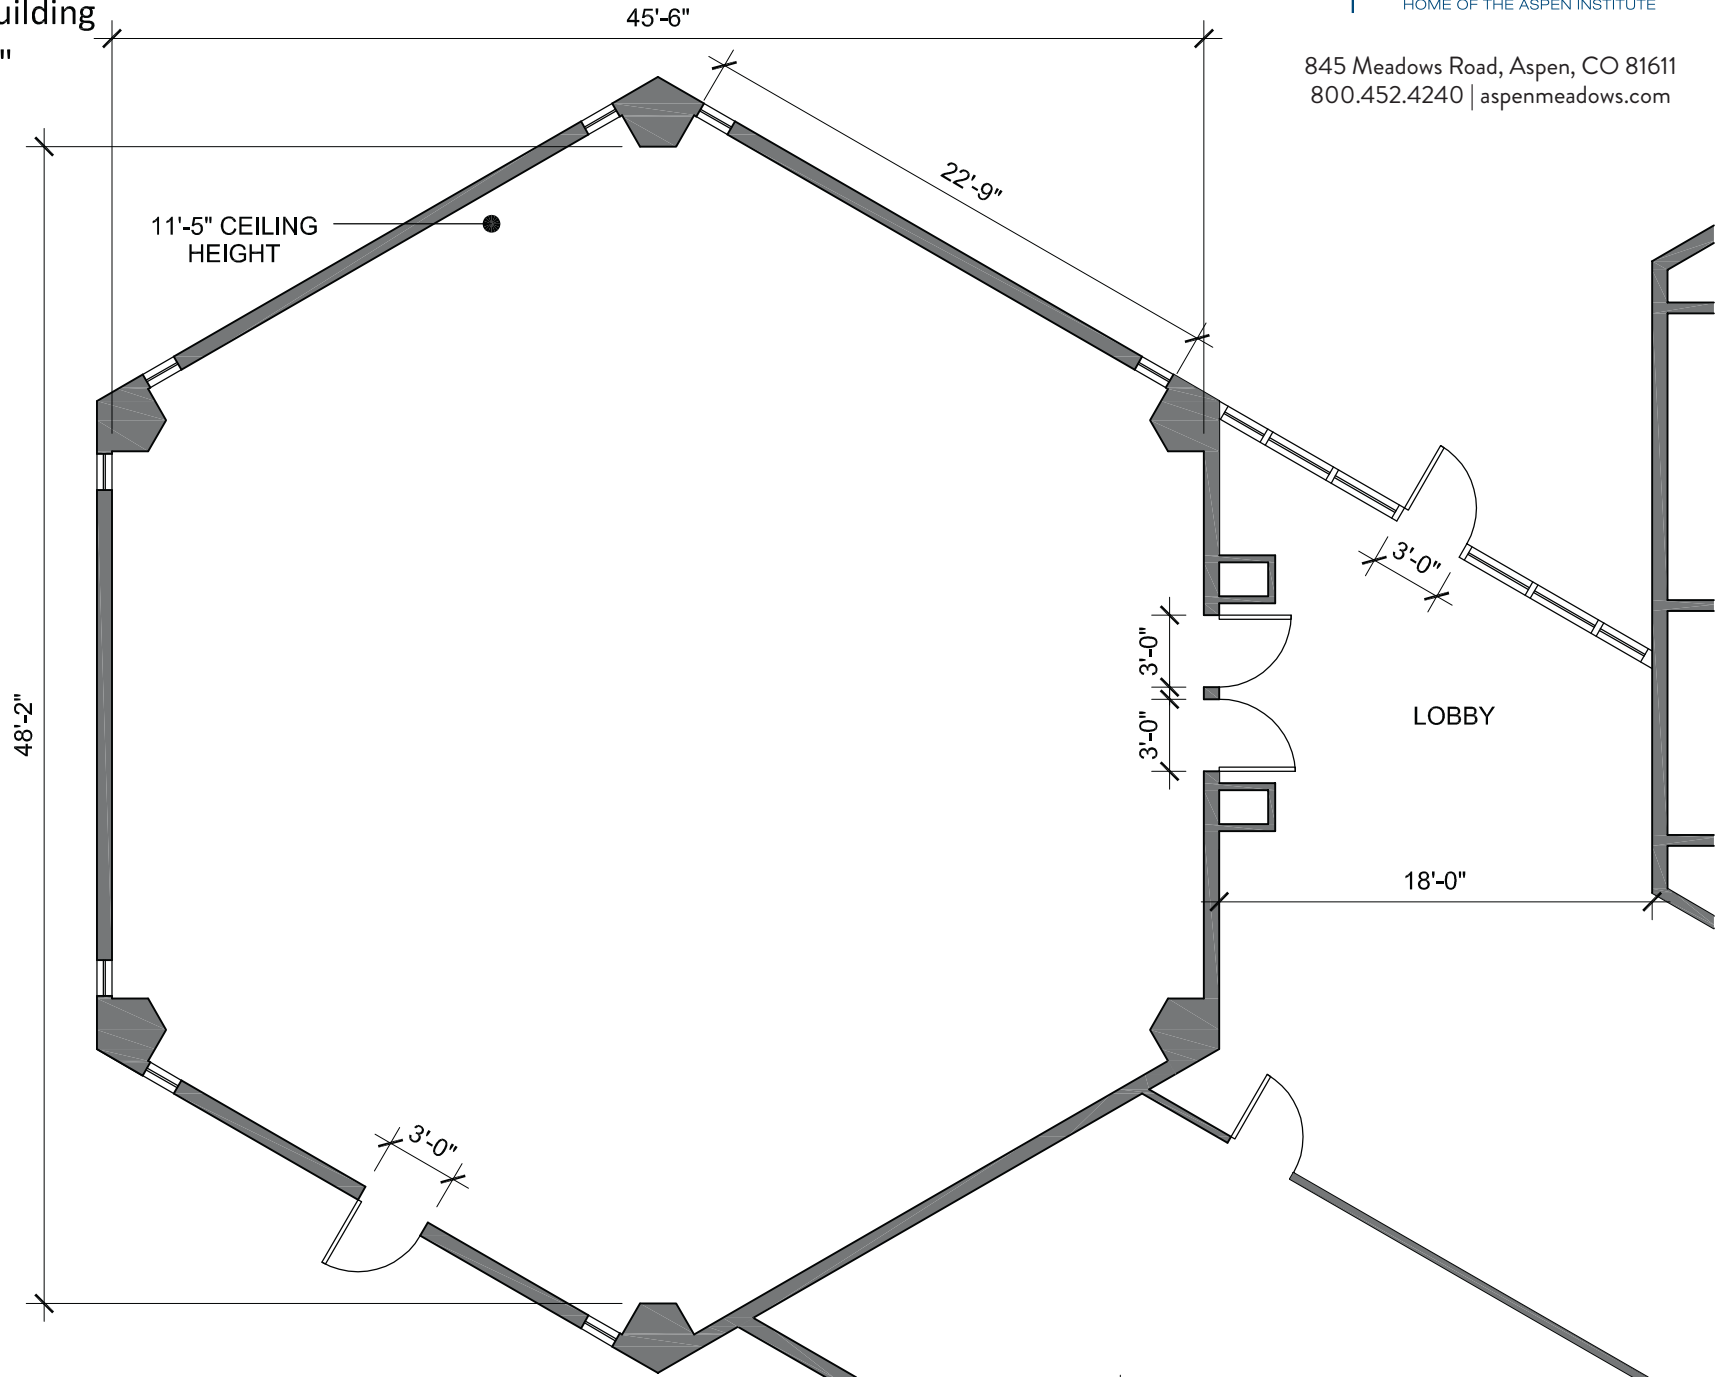

Stranahan Room

Koch Seminar Building

Scale: 1/8" = 1'-0"

845 Meadows Road, Aspen, CO 81611
800.452.4240 | aspenmeadows.com

Koch Seminar Building

Scale: 1/16" = 1'-0"

845 Meadows Road, Aspen, CO 81611
800.452.4240 | aspenmeadows.com

	SQ. FT.	U SHAPE	HOLLOW SQUARE	ROUNDTABLE	CLASSROOM	THEATER	RECEPTION	DINING
BOOZ-ALLEN HAMILTON ROOM	1,800	80	36	54	80	110	N/A	N/A
LAUDER ROOM	1,800	80	36	36	80	110	N/A	N/A
STRANAHAN ROOM	765	19	18	24	30	40	N/A	N/A

Booz-Allen Hamilton Room

Koch Seminar Building

Scale: 1/8"=1'-0"

845 Meadows Road, Aspen, CO 81611
800.452.4240 | aspenmeadows.com

Lauder Seminar Room

Koch Seminar Building

Scale: 1/8" = 1'-0"

845 Meadows Road, Aspen, CO 81611
800.452.4240 | aspenmeadows.com