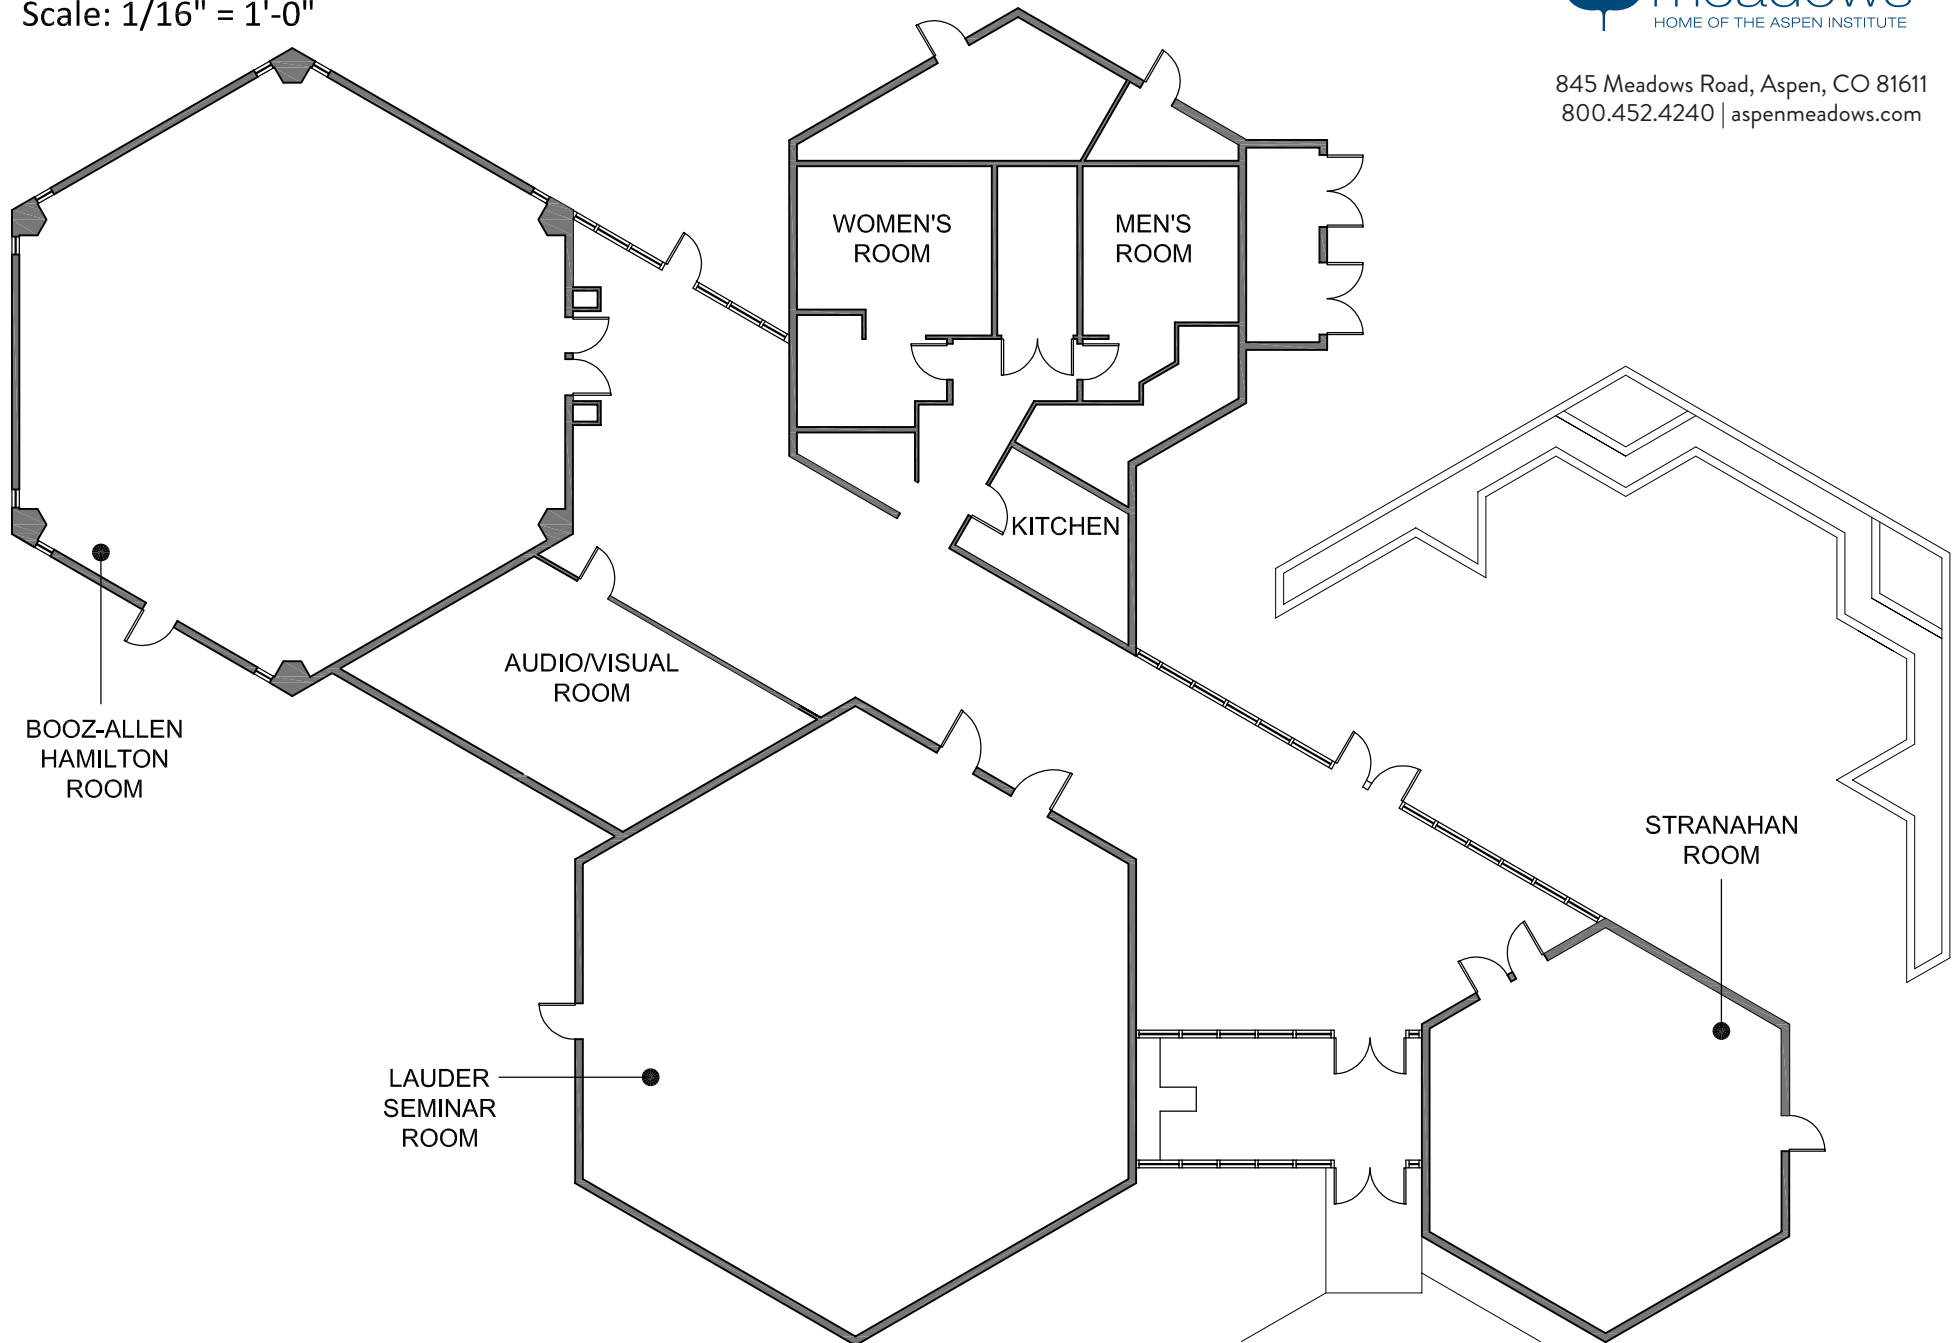

Stranahan Room

Koch Seminar Building

Scale: 1/8" = 1'-0"

845 Meadows Road, Aspen, CO 81611
800.452.4240 | aspenmeadows.com

Koch Seminar Building

Scale: 1/16" = 1'-0"

845 Meadows Road, Aspen, CO 81611
800.452.4240 | aspenmeadows.com

	SQ. FT.	U SHAPE	HOLLOW SQUARE	ROUNDTABLE	CLASSROOM	THEATER	RECEPTION	DINING
BOOZ-ALLEN HAMILTON ROOM	1,800	80	36	54	80	110	N/A	N/A
LAUDER ROOM	1,800	80	36	36	80	110	N/A	N/A
STRANAHAN ROOM	765	19	18	24	30	40	N/A	N/A

Booz-Allen Hamilton Room

Koch Seminar Building

Scale: 1/8"=1'-0"

845 Meadows Road, Aspen, CO 81611
800.452.4240 | aspenmeadows.com

Lauder Seminar Room

Koch Seminar Building

Scale: 1/8" = 1'-0"

845 Meadows Road, Aspen, CO 81611
800.452.4240 | aspenmeadows.com