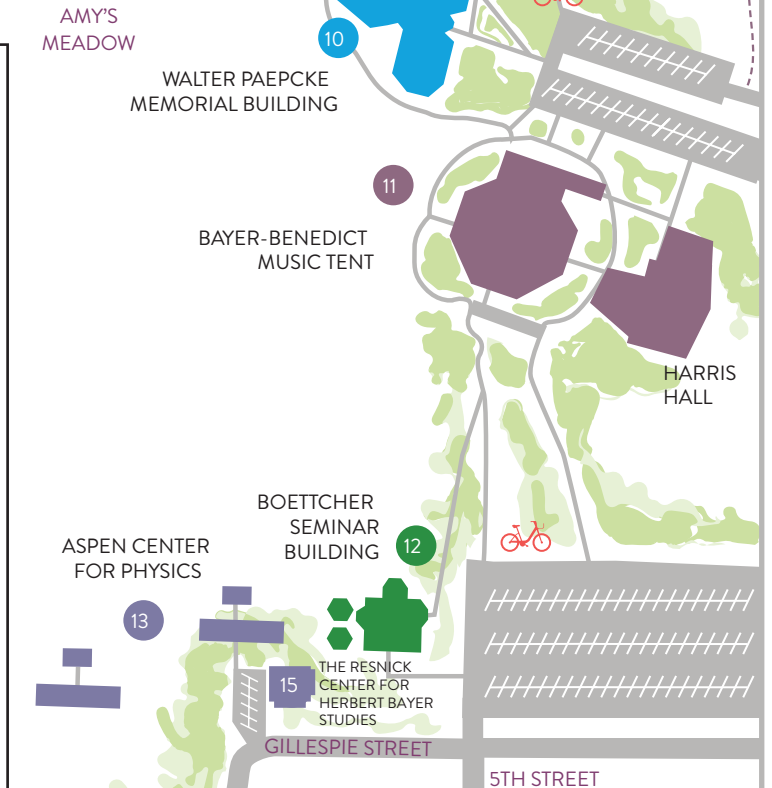

7 GREENWALD PAVILION (SEASONAL)

8 BUCKMINSTER-FULLER GEODESIC DOME

9 KOCH SEMINAR BUILDING
Lauder . Stranahan . Booz Allen Hamilton . Business Center

10 WALTER PAEPCKE MEMORIAL BUILDING
Auditorium . Gallery . Library

11 BAYER-BENEDICT MUSIC TENT
& HARRIS HALL

12 BOETTCHER SEMINAR BUILDING
Dingman . Harris . Hudson Commons

13 ASPEN CENTER FOR PHYSICS

14 COVERED PARKING GARAGE & TENNIS CENTER

15 THE RESNICK CENTER FOR HERBERT BAYER STUDIES

WE-CYCLE STATION

ASPEN MEADOWS

SALAMANDER COLLECTION

RESNICK-MALEK
HEALTH CENTER

DOERR-HOSIER
CENTER

STONE RIVER

WEXNER
400 - 428

WACHNER
500 - 523

MARBLE GARDEN

WALTER ISAACSON
CENTER

ANDERSON PARK

MADELEINE K.
ALBRIGHT PAVILION

COVERED PARKING
GARAGE

ARCO
200 - 229

CROWN
100 - 125

CALLAWAY TENNIS
CENTER