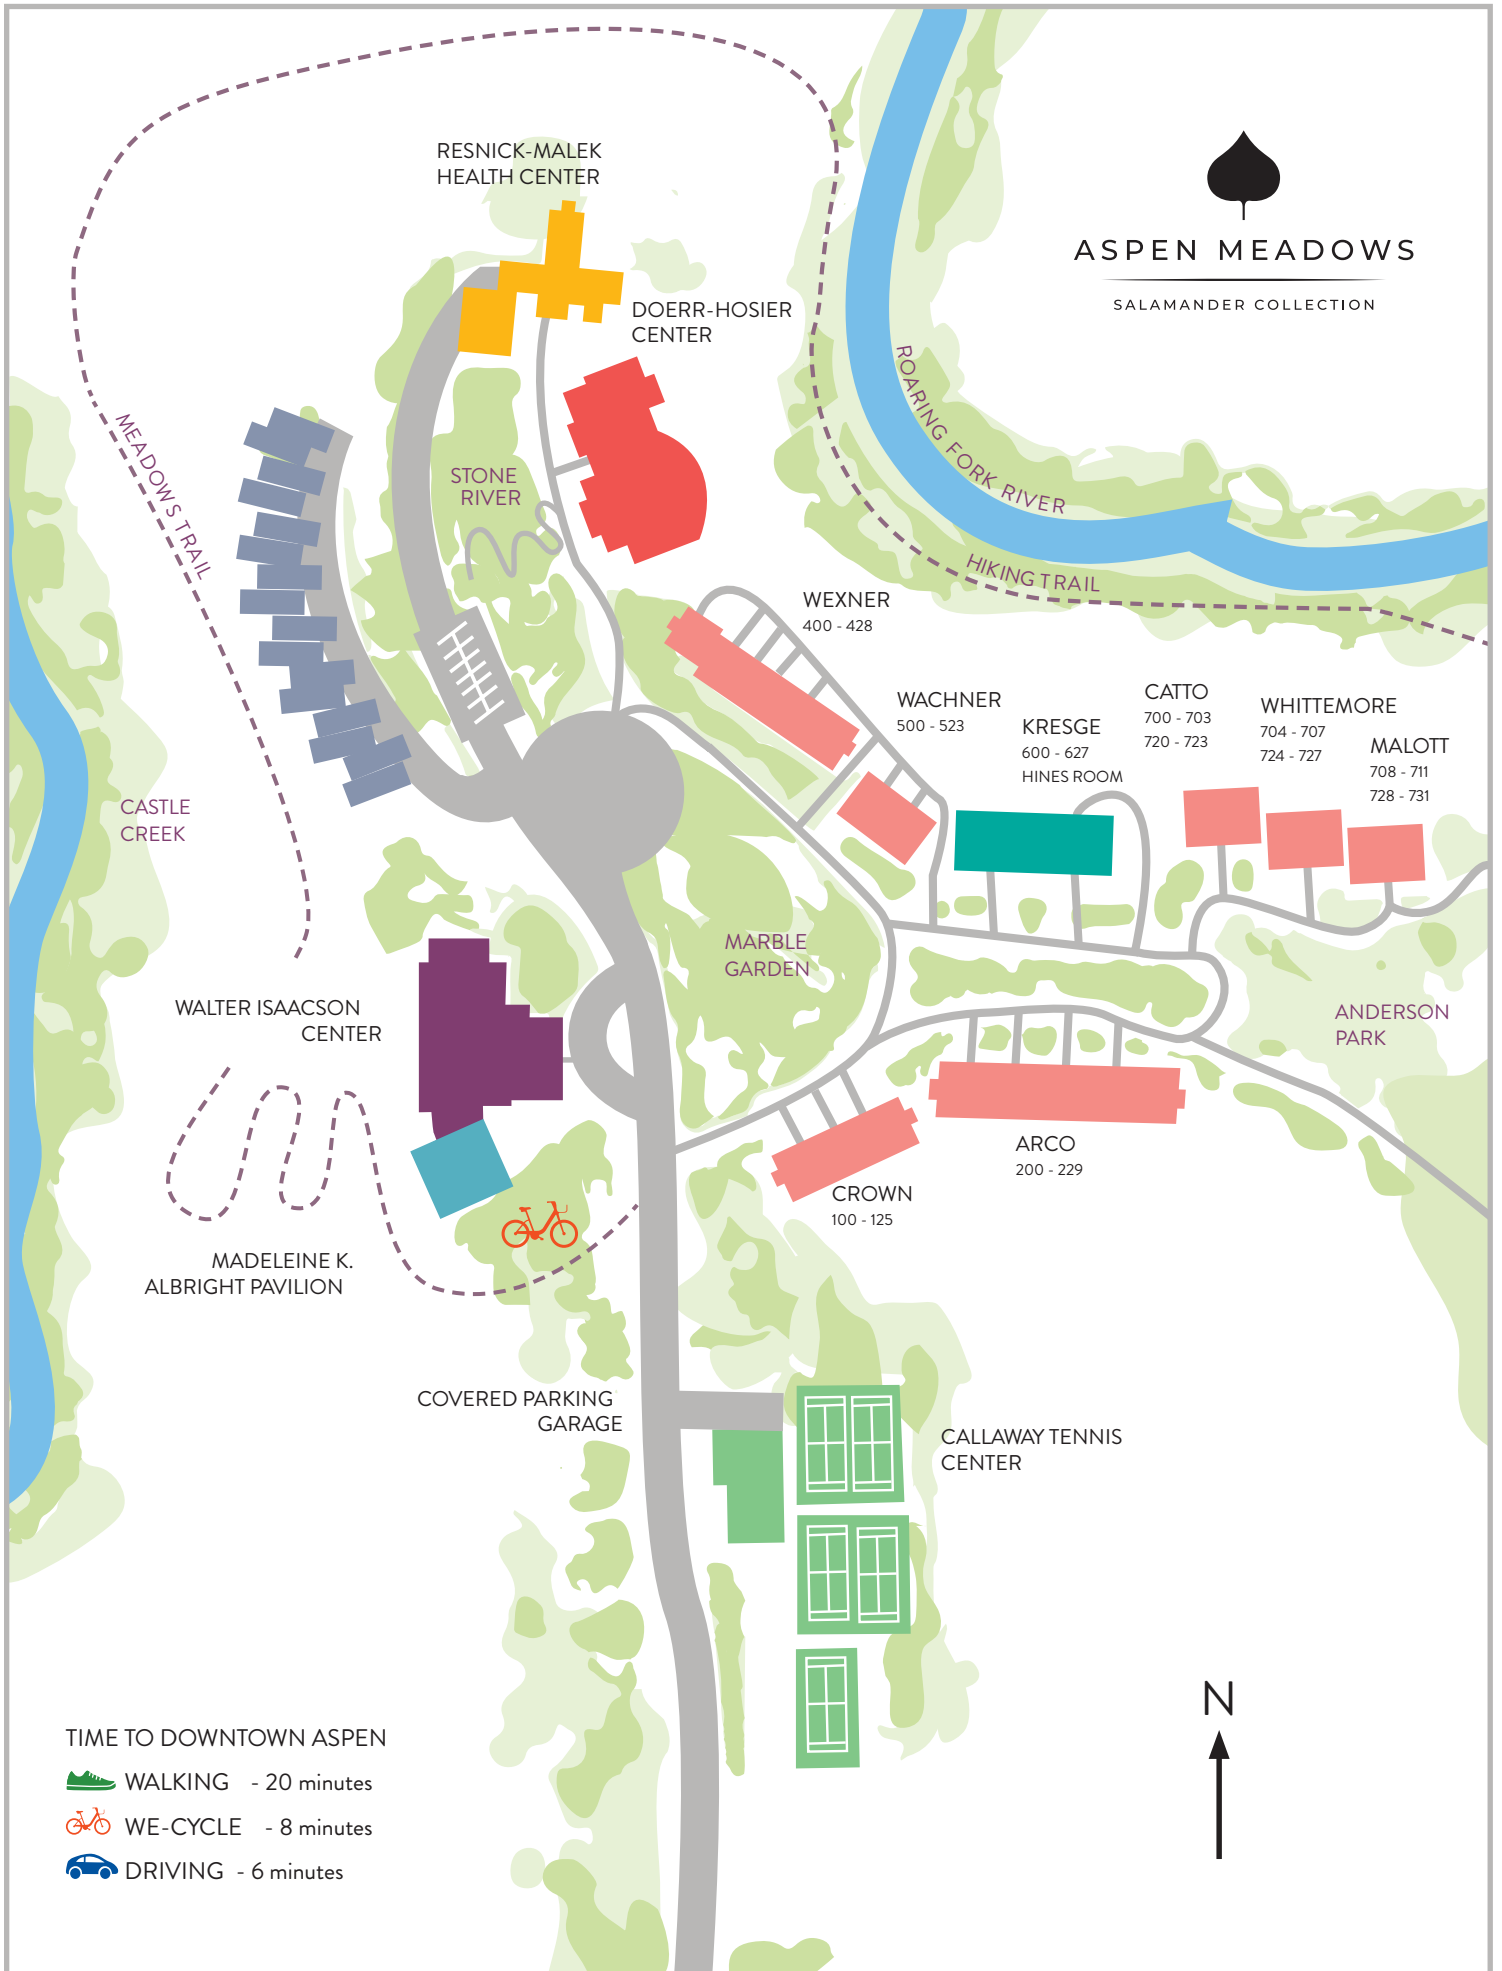

7 GREENWALD PAVILION (SEASONAL)

8 BUCKMINSTER-FULLER GEODESIC DOME

9 KOCH SEMINAR BUILDING
Lauder . Stranahan . Booz Allen Hamilton . Business Center

10 WALTER PAEPCKE MEMORIAL BUILDING
Auditorium . Gallery . Library

11 BAYER-BENEDICT MUSIC TENT
& HARRIS HALL

12 BOETTCHER SEMINAR BUILDING
Dingman . Harris . Hudson Commons

13 ASPEN CENTER FOR PHYSICS

14 COVERED PARKING GARAGE & TENNIS CENTER

15 THE RESNICK CENTER FOR HERBERT BAYER STUDIES

WE-CYCLE STATION

ASPEN MEADOWS

SALAMANDER COLLECTION

RESNICK-MALEK
HEALTH CENTER

DOERR-HOSIER
CENTER

STONE RIVER

WEXNER
400 - 428

WACHNER
500 - 523

MARBLE GARDEN

WALTER ISAACSON
CENTER

ANDERSON PARK

MADELEINE K.
ALBRIGHT PAVILION

COVERED PARKING
GARAGE

ARCO
200 - 229

CROWN
100 - 125

CALLAWAY TENNIS
CENTER