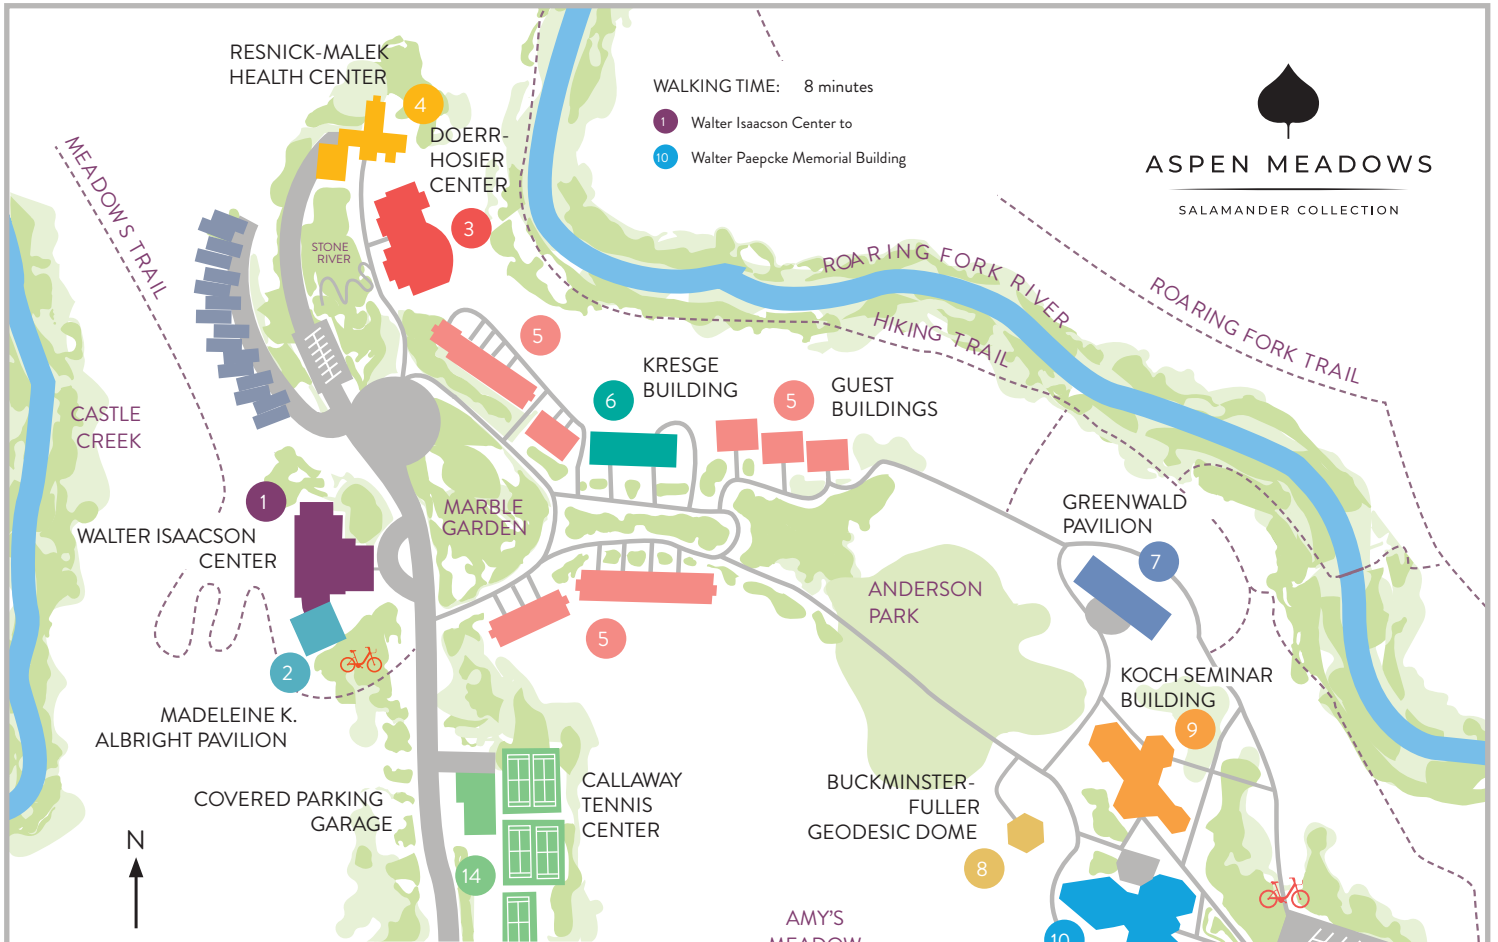

RESNICK-MALEK
HEALTH CENTER

4

DOERR-
HOSIER
CENTER

3

WALKING TIME: 8 minutes

1 Walter Isaacson Center to

10 Walter Paepcke Memorial Building

ASPEN MEADOWS

SALAMANDER COLLECTION

1 WALTER ISAACSON CENTER
Front Desk & Bell Stand . Plato's Restaurant . Hefner Lounge . Limeslicers Bar . Davis Commons Restaurant . Bernhard . Moderator's Bridge

2 MADELEINE K. ALBRIGHT PAVILION
Bren and Mel Simon Terrace

7 GREENWALD PAVILION (SEASONAL)

8 BUCKMINSTER-FULLER GEODESIC DOME

9 KOCH SEMINAR BUILDING
Lauder . Stranahan . Booz Allen Hamilton . Business Center

10 WALTER PAEPCKE MEMORIAL BUILDING
Auditorium . Gallery . Library

WE-CYCLE STATION

ASPEN MEADOWS

SALAMANDER COLLECTION

RESNICK-MALEK
HEALTH CENTER

DOERR-HOSIER
CENTER

STONE RIVER

WEXNER
400 - 428

WACHNER
500 - 523